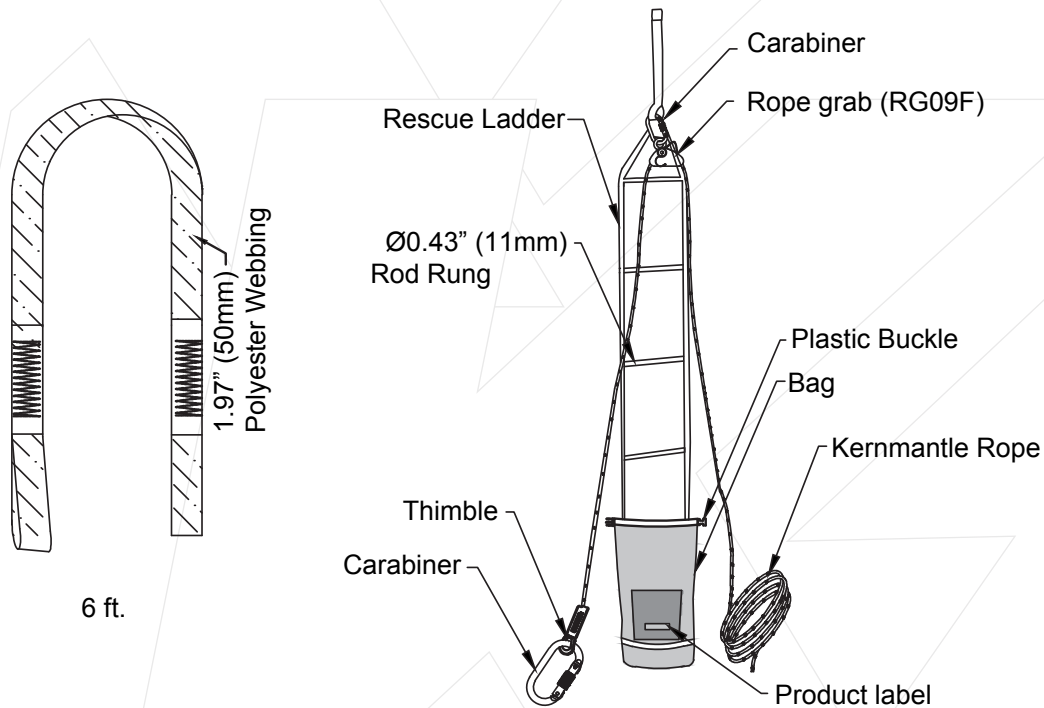

KStrong® 20 ft. Rescue Ladder System

Model: UFZ809030

KStrong 20 ft. Rescue Ladder System has been designed for the self-rescue of a conscious user who has had a fall. The ladder kit allows the user to climb to safety with the added benefit of using a backup rope attached to the user which reduces the chance of a secondary fall.

DESIGN

- Rescue ladder kit with 20 ft. ladder and 6 ft. concrete embed strap with loop at both ends
- Equipped with kernmantle rope, rope grab and carabiners
- Simple and easy to deploy Fast Drop System using an existing or a temporary anchor point
- The added rope grab system allows the user to climb efficiently while safely reducing the risk of a secondary fall.
- Optimized for fast and easy rigging
- Only requires one person to operate
- 23 ft. of Rope
- Comes with convenient backpack style bag
- Total kit weight 8.84 lbs.

LENGTH OF LADDER

20 ft.

WEIGHT

8.84 lbs. ± 0.11 lbs. (4010gm ± 10gm)

Batch #: _____ Serial #: _____
 Date of First Use: _____