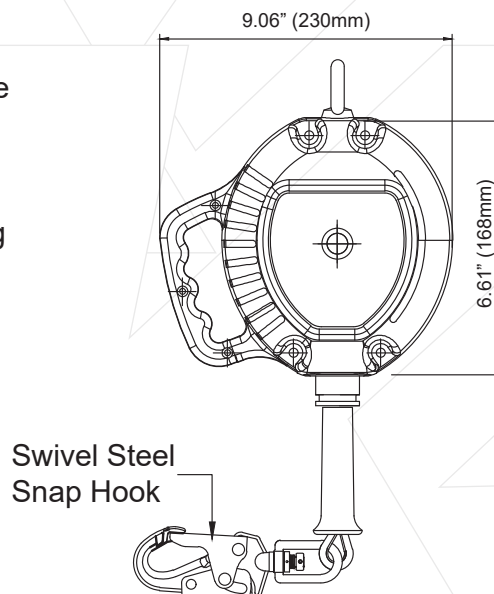

KStrong® BRUTE™ 8 ft. Stainless Steel Cable SRL with Swivel Snap Hook. Includes Installation Carabiner (ANSI)

Model: UFS330008(SS)

BRUTE™
SRL SERIES

8' Stainless Steel Cable SRL, swivel eye at anchorage end, other end load indicator swivel snap hook. Includes installation carabiner.

DESIGN

- Robust & durable plastic casing
- Convenient inbuilt carry handle at anchorage end
- Steel swivel snap hook at retractable end - gate strength 3600 lbs. (1633 kg)
- Stainless steel wire rope

LENGTH

8 ft.

CABLE

Material: Stainless steel wire rope Ø3/16 inches
Minimum Breaking Strength: 3400 lbs. (1542 kg)

WEIGHT

5.07 lbs. ± 0.22 lbs. (2300gm ± 100gm)

USER CAPACITY

ANSI User Capacity: 310 lbs. Max.
OSHA User Capacity: 420 lbs. Max

SIDE VIEW

FRONT VIEW

Batch #: _____ Serial #: _____
Date of First Use: _____