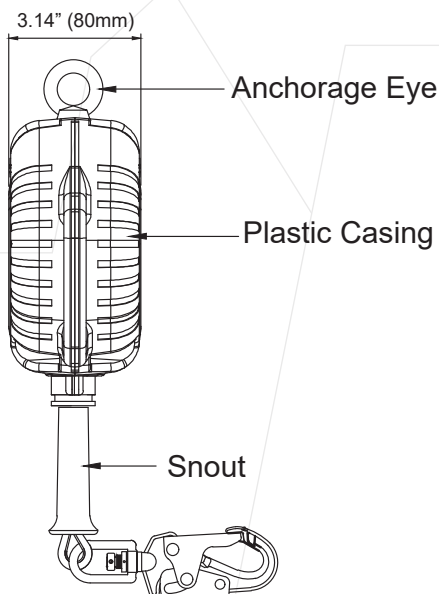

DESIGN

- Robust & durable plastic casing
- Convenient inbuilt carry handle at anchorage end
- Steel swivel snap hook at retractable end - gate strength 3600 lbs. (1633 kg)
- Stainless steel wire rope

LENGTH

8 ft.

CABLE

Material: Stainless steel wire rope Ø3/16 inches
Minimum Breaking Strength: 3400 lbs. (1542 kg)

WEIGHT

5.07 lbs. ± 0.22 lbs. (2300gm ± 100gm)

USER CAPACITY

ANSI User Capacity: 310 lbs. Max.
OSHA User Capacity: 420 lbs. Max

RELEVANT STANDARDS

Meets or Exceeds ANSI Z359.14-2021 Class 1

Class

1

Anchor at or above dorsal D-ring

OSHA RATED

420 LBS.

BRUTE

SIDE VIEW

FRONT VIEW

Batch #: _____ Serial #: _____
Date of First Use: _____