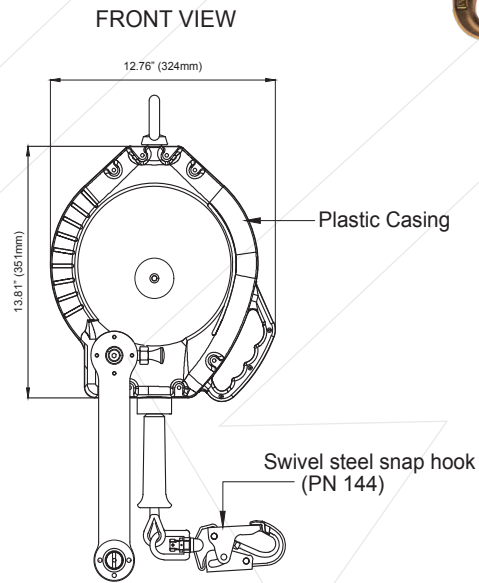

Batch #: _____ Serial #: _____
Date of First Use: _____