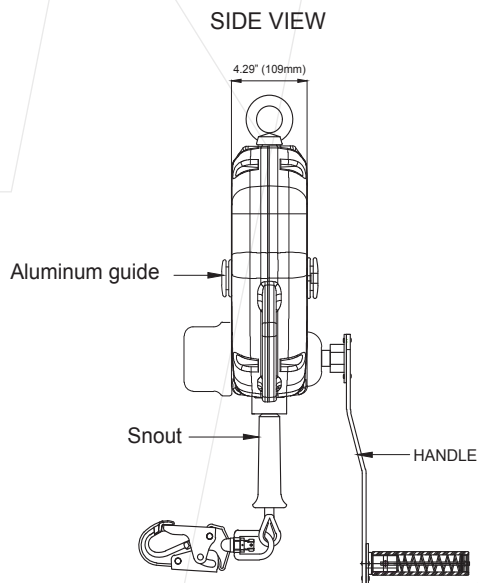

Batch #: _____ Serial #: _____
Date of First Use: _____