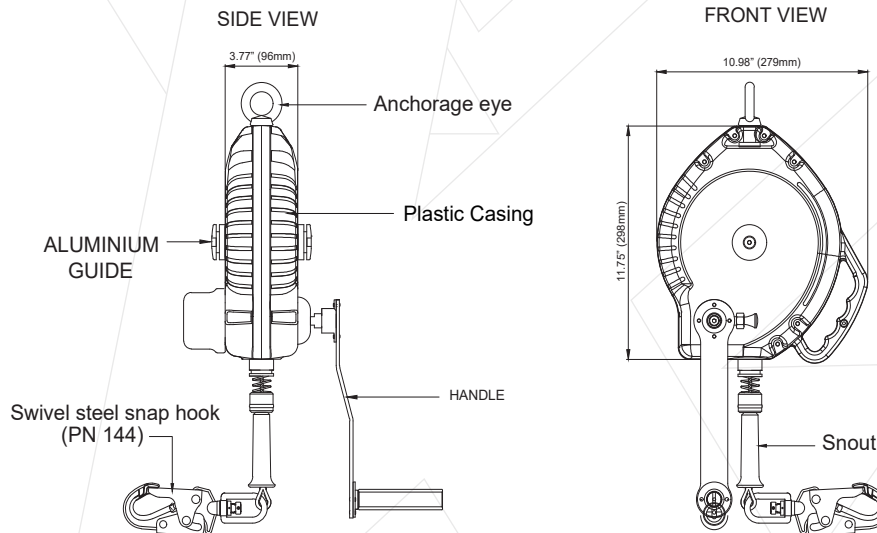

Batch #: _____ Serial #: _____
Date of First Use: _____