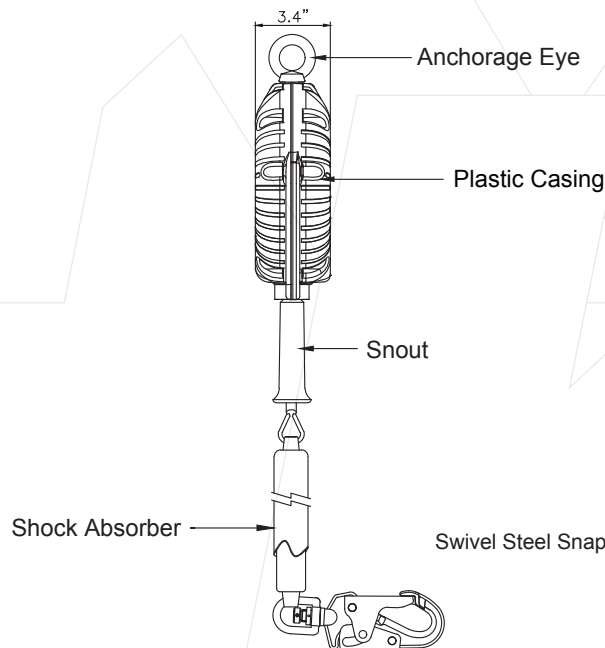

KStrong® BRUTE™ LE 30 ft. Cable Leading Edge SRL with Swivel Snap Hook. Includes Installation Carabiner and Tagline (ANSI)

Model: UFS310030L

BRUTE™

SRL SERIES

KStrong® BRUTE™ 30' Galvanized Wire Cable SRL-LE (ANSI Leading Edge Rated) with High Impact Strength Polymer Housing with Built-in Handle, swivel eye at anchorage end, other end with load indicator swivel snap hook. Includes one (1) installation carabiner and one (1) tagline AFZ830025 (ANSI).

PHYSICAL PARAMETERS

- Robust & durable plastic casing
- Has swivel anchorage eye at anchorage end
- Convenient inbuilt carry handle at anchorage end
- Steel swivel snap hook at retractable end - gate strength 3600 lbs. (1633 kg)
- Galvanized steel wire rope
- Equipped with shock absorber with protective cover

LENGTH

30 Feet

CABLE

Material: Galvanized steel wire rope Ø7/32 Inches

WEIGHT

9.99 lbs. ± 0.22 lbs. (4531 gm ± 100 gm)

RELEVANT STANDARDS

Meets or Exceeds ANSI Z359.14-2021 Class 2

Class

2

Anchor above or below dorsal D-ring

SIDE VIEW

FRONT VIEW

Meets or Exceeds ANSI Z359.14-2021 Class 2

Batch #: _____ Serial #: _____

Date of First Use: _____