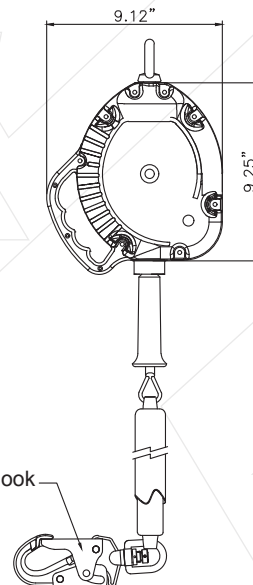

KStrong® BRUTE™ LE 30 ft. Cable Leading Edge SRL with Swivel Snap Hook. Includes Installation Carabiner and Tagline (ANSI)

Model: UFS310030L

BRUTE™

SRL SERIES

KStrong® BRUTE™ 30' Galvanized Wire Cable SRL-LE (ANSI Leading Edge Rated) with High Impact Strength Polymer Housing with Built-in Handle, swivel eye at anchorage end, other end with load indicator swivel snap hook. Includes one (1) installation carabiner and one (1) tagline AFZ830025 (ANSI).

PHYSICAL PARAMETERS

- Robust & durable plastic casing
- Has swivel anchorage eye at anchorage end
- Convenient inbuilt carry handle at anchorage end
- Steel swivel snap hook at retractable end - gate strength 3600 lbs. (1633 kg)
- Galvanized steel wire rope
- Equipped with shock absorber with protective cover

LENGTH

30 Feet

CABLE

Material: Galvanized steel wire rope Ø7/32 Inches

WEIGHT

9.99 lbs. ± 0.22 lbs. (4531 gm ± 100 gm)

RELEVANT STANDARDS

Meets or Exceeds ANSI Z359.14-2021 Class 2

Class

2

Anchor above or below dorsal D-ring

SIDE VIEW

FRONT VIEW

Meets or Exceeds ANSI Z359.14-2021 Class 2

Batch #: _____ Serial #: _____

Date of First Use: _____