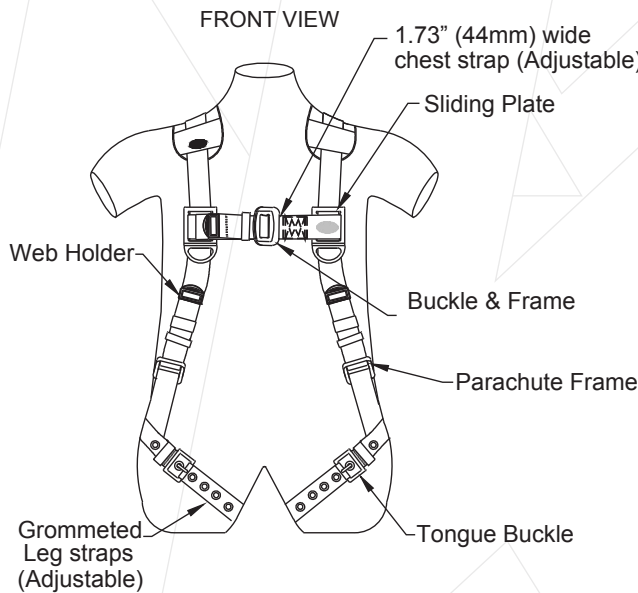

KStrong® Kapture™ Essential+ 5-Point FBH with Removable Back/Shoulder Pad, TB Legs, Web Loop Added Under Dorsal D-ring (ANSI)

DESIGN

- One dorsal attachment D-ring for fall arrest and textile web loop with B-ring
- Adjustable shoulder, leg & chest straps
- Grommetted leg straps
- Removable shoulder pad for extra comfort

WEBBING

Material: Polyester
Width: 1.73 in. ± 0.04 in. (44mm ± 1mm)
Breaking Strength: 5000 lbs.

STITCHING THREAD

Material: High-tenacity Polyester.

METAL COMPONENT

Material: Alloy Steel
Finish: Silver or Golden Yellow Galvanized

RELEVANT STANDARDS

Meets or Exceeds ANSI Z359.11-2021

MODEL	SIZE	WEIGHT
UFH16201GP(BL)(S-M)	Small to Medium	3.47 lbs. ± 0.02 lbs. (1575 gm ± 10 gm)
UFH16201GP(BL)(M-L)	Medium to Large	3.58 lbs. ± 0.02 lbs. (1625 gm ± 10 gm)
UFH16201GP(BL)(L-XL)	Large to X-Large	3.69 lbs. ± 0.02 lbs. (1675 gm ± 10 gm)
UFH16201GP(BL)(XL-2XL)	X-Large to 2X-Large	3.80 lbs. ± 0.02 lbs. (1725 gm ± 10 gm)

Batch #: _____ Serial #: _____
Date of First Use: _____