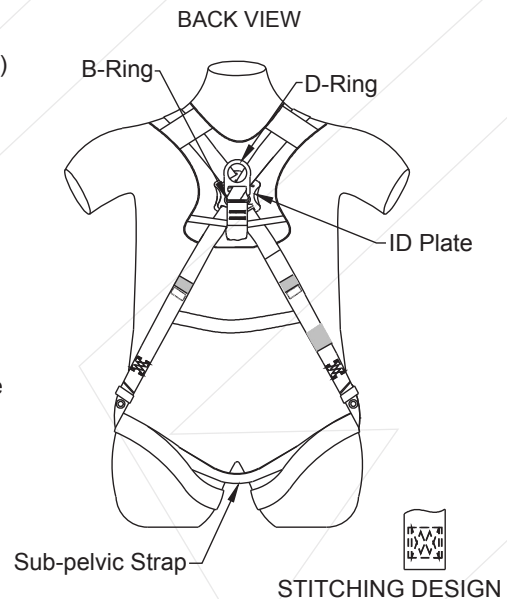

KStrong® Kapture™ Essential+ 5-Point FBH with Removable Back/Shoulder Pad, TB Legs, Web Loop Added Under Dorsal D-ring (ANSI)

DESIGN

- One dorsal attachment D-ring for fall arrest and textile web loop with B-ring
- Adjustable shoulder, leg & chest straps
- Grommetted leg straps
- Removable shoulder pad for extra comfort

WEBBING

Material: Polyester
Width: 1.73 in. ± 0.04 in. (44mm ± 1mm)
Breaking Strength: 5000 lbs.

STITCHING THREAD

Material: High-tenacity Polyester.

METAL COMPONENT

Material: Alloy Steel
Finish: Silver or Golden Yellow Galvanized

RELEVANT STANDARDS

Meets or Exceeds ANSI Z359.11-2021

MODEL	SIZE	WEIGHT
UFH16201GP(BL)(S-M)	Small to Medium	3.47 lbs. ± 0.02 lbs. (1575 gm ± 10 gm)
UFH16201GP(BL)(M-L)	Medium to Large	3.58 lbs. ± 0.02 lbs. (1625 gm ± 10 gm)
UFH16201GP(BL)(L-XL)	Large to X-Large	3.69 lbs. ± 0.02 lbs. (1675 gm ± 10 gm)
UFH16201GP(BL)(XL-2XL)	X-Large to 2X-Large	3.80 lbs. ± 0.02 lbs. (1725 gm ± 10 gm)

Batch #: _____ Serial #: _____
Date of First Use: _____