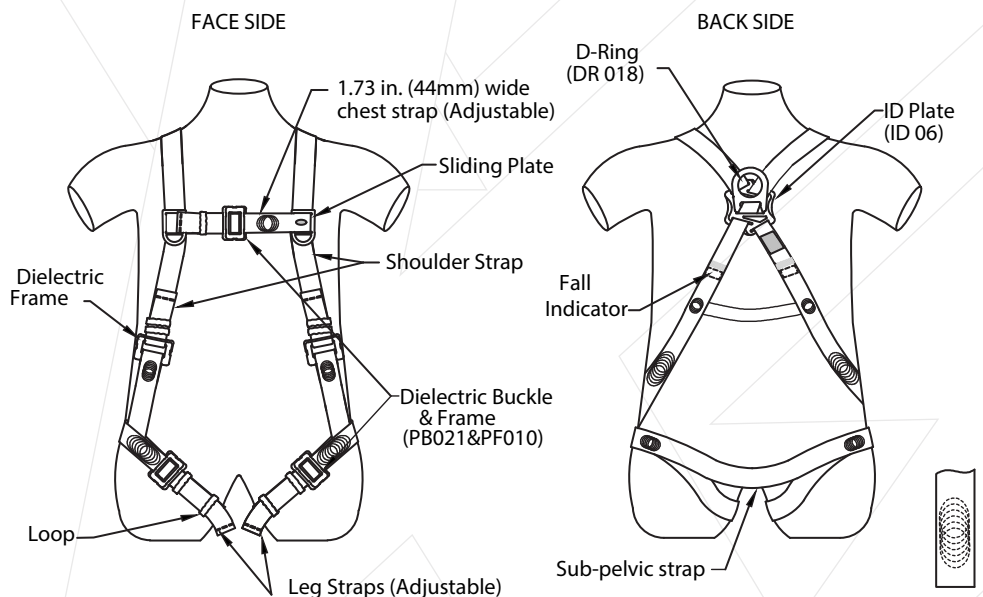

KStrong® Kapture™ Element Arc Flash Rated 5-Point Full Body Harness, Dorsal D-ring, Mating Buckle Legs and Chest - (ANSI)

5-Point FBH - Dielectric Arc Flash Rated, Dorsal D-ring, PT
Legs

DESIGN

- 5 - Point adjustable full body harness made with FR webbing.
- Shoulder straps with Dielectric friction buckles for easy adjustment
- Chest straps & leg straps with Dielectric pass thru buckles for easy adjustment
- One back Dielectric D-Ring for fall arrest

WEBBING

Material: Aramid
Width: 1.73 in. ± 0.04 in. (44mm ± 1mm)
Breaking Strength: 5000 lbs.

STITCHING THREAD

Material: Kevlar

METAL COMPONENT

Material: Alloy Steel core with reinforced Polymer
Finish: Black Moulded

RELEVANT STANDARDS

Meets or Exceeds ANSI Z359.11-2021, ASTM F887-20

MODEL	SIZE	WEIGHT
UFH10700P(S-L)	Small to Large	3.2 lbs. ± 0.02 lbs. (1452 gm ± 10 gm)
UFH10700P(L-XL)	Large to X-Large	3.31 lbs. ± 0.02 lbs. (1501 gm ± 10 gm)

Meets or Exceeds ANSI Z359.11-2021, ASTM F887-20