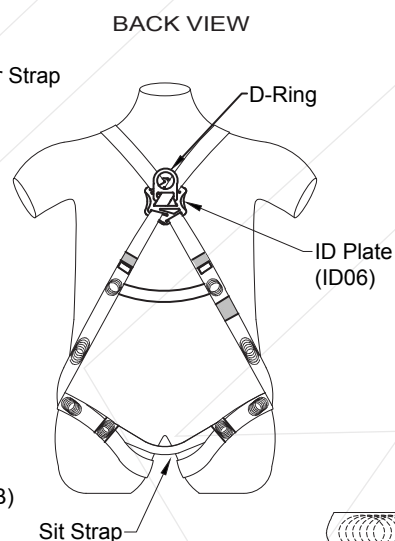

KStrong® Kapture™ Climbing 5-Point FBH, Front D-ring, Dorsal D-ring, MB Legs (ANSI)

KStrong® Kapture™ Climbing 5-Point Full Body Harness, Front D-ring, Dorsal D-ring, Mating Buckle Legs (ANSI).

DESIGN

- One dorsal attachment D-ring for fall arrest and one front D-ring for climbing.
- Adjustable Shoulder straps.
- Adjustable leg straps.
- Two side D Ring for work positioning

WEBBING

Material: Polyester
Width: 1.73 in. ± 0.04 in. (44mm ± 1mm)
Breaking Strength: 5000 lbs.

STITCHING THREAD

Material: High-tenacity Polyester.

METAL COMPONENT

Material: Alloy Steel
Finish : Silver or Golden Yellow Galvanized

RELEVANT STANDARDS

Meets or Exceeds ANSI Z359.11-2014

| MODEL | SIZE | WEIGHT |
|-----------------|------------------|--|
| UFH10251P(L-XL) | Large to X-Large | 3.30 lbs. ± 0.02 lbs. (1500 gm ± 10 gm) |
| UFH10251P(M-L) | Medium to Large | 3.19 lbs. ± 0.02 lbs. (1450 gm ± 10 gm) |
| UFH10251P(S-M) | Small to Medium | 3.08 lbs. ± 0.02 lbs. (1400 gm ± 10 gm) |