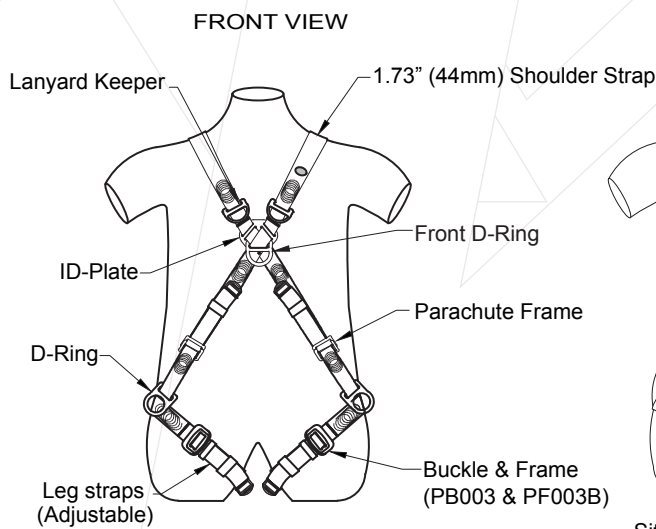

KStrong® Kapture™ Climbing 5-Point FBH, Front D-ring, Dorsal D-ring, MB Legs (ANSI)

KStrong® Kapture™ Climbing 5-Point Full Body Harness, Front D-ring, Dorsal D-ring, Mating Buckle Legs (ANSI).

DESIGN

- One dorsal attachment D-ring for fall arrest and one front D-ring for climbing.
- Adjustable Shoulder straps.
- Adjustable leg straps.
- Two side D Ring for work positioning

WEBBING

Material: Polyester
Width: 1.73 in. ± 0.04 in. (44mm ± 1mm)
Breaking Strength: 5000 lbs.

STITCHING THREAD

Material: High-tenacity Polyester.

METAL COMPONENT

Material: Alloy Steel
Finish : Silver or Golden Yellow Galvanized

RELEVANT STANDARDS

Meets or Exceeds ANSI Z359.11-2014

| MODEL | SIZE | WEIGHT |
|-----------------|------------------|--|
| UFH10251P(L-XL) | Large to X-Large | 3.30 lbs. ± 0.02 lbs. (1500 gm ± 10 gm) |
| UFH10251P(M-L) | Medium to Large | 3.19 lbs. ± 0.02 lbs. (1450 gm ± 10 gm) |
| UFH10251P(S-M) | Small to Medium | 3.08 lbs. ± 0.02 lbs. (1400 gm ± 10 gm) |