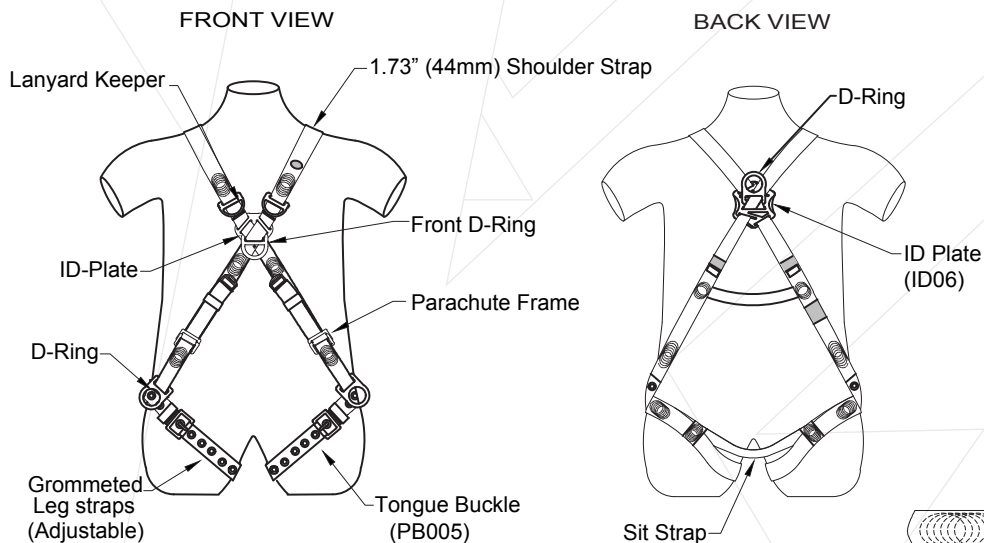

KStrong® Kapture™ Climbing 5-Point FBH, Front D-ring, Dorsal D-ring, TB Legs (ANSI)

KStrong® Kapture™ Climbing 5-Point Full Body Harness, Front D-ring, Dorsal D-ring, Tongue Buckle Legs (ANSI).

DESIGN

- One dorsal attachment D-ring for fall arrest and one front attachment D-ring for climbing.
- Adjustable Shoulder straps.
- Adjustable grommeted leg straps.
- Two side D Ring for work positioning

WEBBING

Material: Polyester
Width: 1.73 in. ± 0.04 in. (44mm ± 1mm)
Breaking Strength: 5000 lbs.

STITCHING THREAD

High-tenacity Polyester

METAL COMPONENT

Material: Alloy Steel
Finish : Silver or Golden Yellow Galvanized

RELEVANT STANDARDS

Meets or Exceeds ANSI Z359.11-2014

MODEL	SIZE	WEIGHT
UFH10251G(L-XL)	Large to X-Large	3.92 lbs. ± 0.02 lbs. (1780 gm ± 10 gm)
UFH10251G(M-L)	Medium to Large	3.79 lbs. ± 0.02 lbs. (1720 gm ± 10 gm)
UFH10251G(S-M)	Small to Medium	3.68 lbs. ± 0.02 lbs. (1670 gm ± 10 gm)