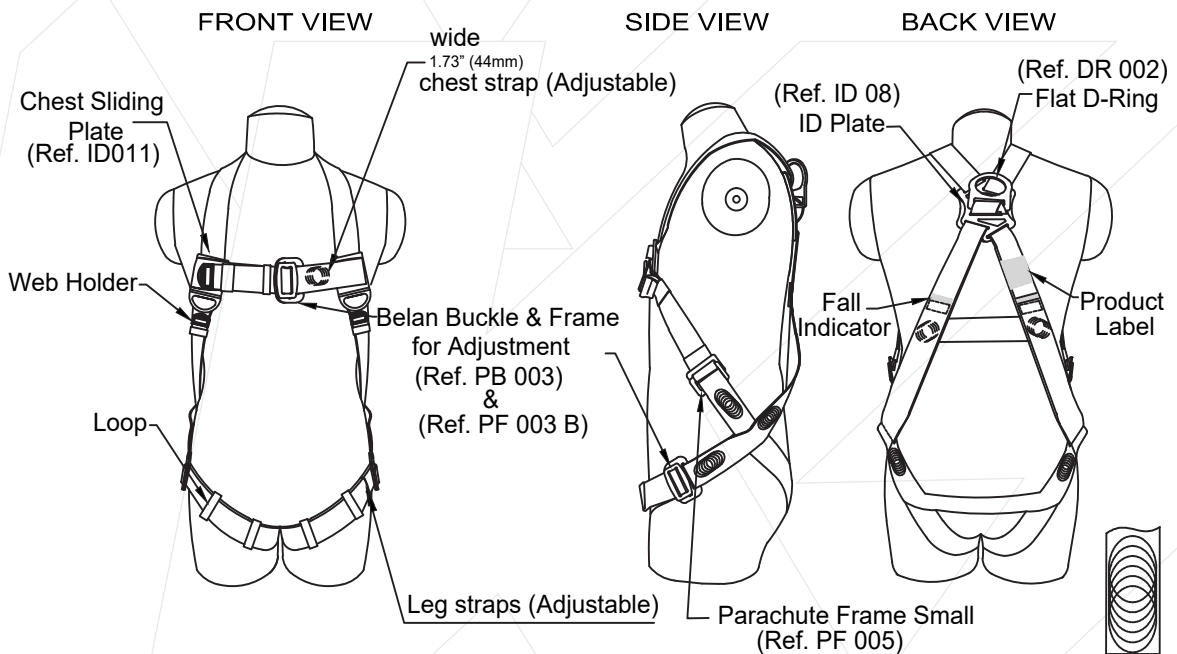

KStrong® Kapture™ Elite 5-Point Full Body Harness, Dorsal D-Ring, MB Legs (ANSI)

KStrong® Kapture™ Elite 5-Point Adjust Full Body Harness with One (1) Dorsal D-Ring and Mating Buckle Leg Closures (ANSI)

DESIGN

- One dorsal attachment D-ring for fall arrest.
- Adjustable Shoulder straps.
- Adjustable leg straps.

WEBBING

Material: Polyester
Width: 1.73 in. ± 0.04 in. (44mm ± 1mm)
Breaking Strength: 5000 lbs.

STITCHING THREAD

Material: High-tenacity polyester

METAL COMPONENT

Material: Alloy Steel
Finish: Silver or Golden Yellow Galvanized

CAPACITY RANGE

ANSI: 130 - 310 lbs.; OSHA: 420 lbs.

RELEVANT STANDARDS

Meets or Exceeds ANSI Z359.11-2014