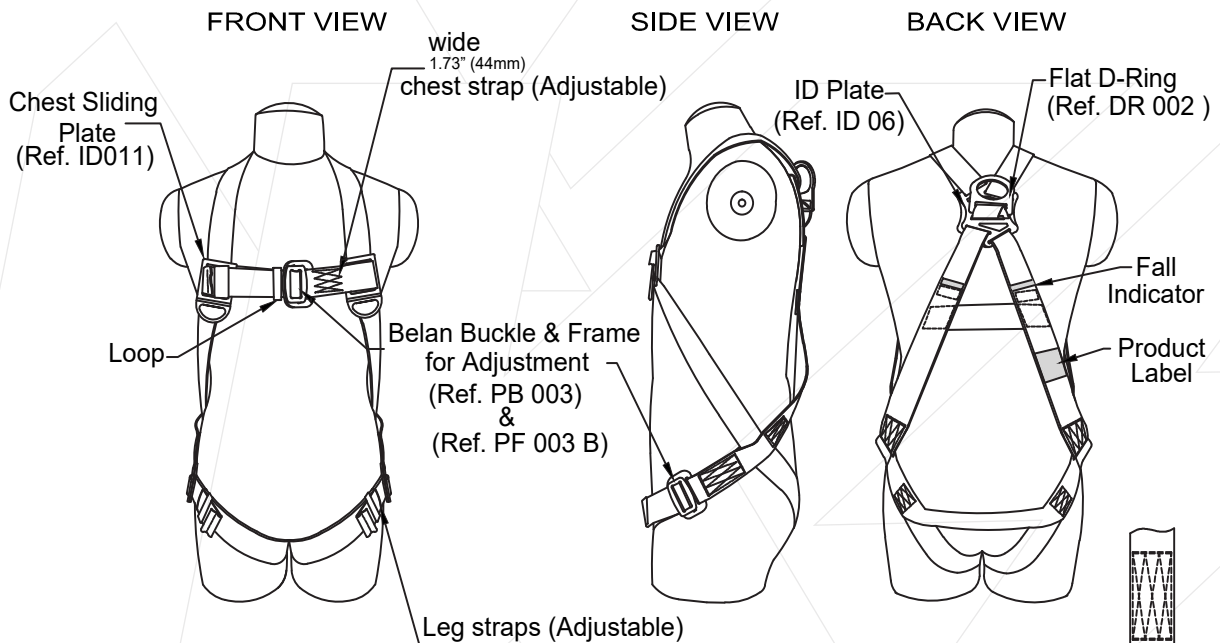

KStrong® Kapture™ Essential 3-Point Full Body Harness, Dorsal D-Ring, MB Legs (ANSI)

KStrong® Kapture™ Essential 3-Point Adjust Lightweight Full Body Harness with One (1) Dorsal D-Ring and Mating Buckle Leg Closures (ANSI)

MODEL	SIZE	WEIGHT
UFH10101P(S-L)	Small to Large	2.50 lbs. ± 0.02 lbs. (1134 gm ± 10 gm)
UFH10101P(L-XL)	Large to X-Large	2.60 lbs. ± 0.02 lbs. (1179 gm ± 10 gm)

DESIGN

- One dorsal attachment D-ring for fall arrest.
- Adjustable leg straps.

WEBBING

Material: Polyester
Width: 1.73 in. ± 0.04 in. (44mm ± 1mm)
Breaking Strength: 5000 lbs.

STITCHING THREAD

Material: High-tenacity polyester

METAL COMPONENT

Material: Alloy Steel
Finish: Silver or Golden Yellow Galvanized

CAPACITY RANGE

ANSI: 130 - 310 lbs.; OSHA: 420 lbs.

RELEVANT STANDARDS

Meets or Exceeds ANSI Z359.11-2014

Meets or Exceeds ANSI Z359.11-2014

STITCHING DESIGN