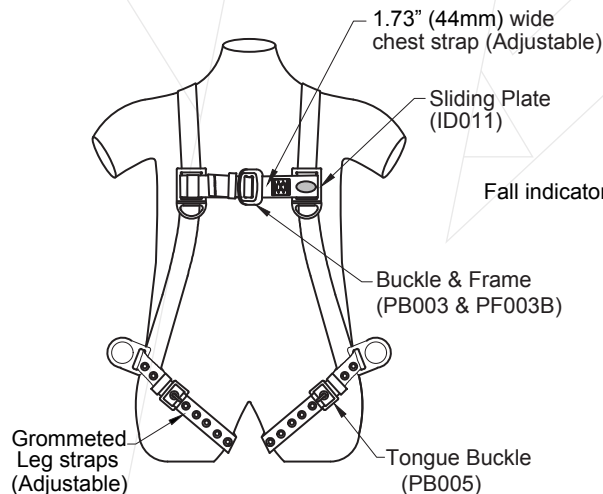

### KStrong® Kapture™ Essential 3-Point FBH, 3 D-rings, TB Legs (ANSI)

KStrong® Kapture™ Essential 3-Point Full Body Harness, 3 D-rings, Tongue Buckle Legs (ANSI).

MODEL	SIZE	WEIGHT
UFH10131G(L-XL)	Large to X-Large	4.01 lbs. ± 0.02 lbs. (1820 gm ± 10 gm)
UFH10131G(S-L)	Small to Large	3.83 lbs. ± 0.02 lbs. (1740 gm ± 10 gm)

#### DESIGN

- One dorsal attachment D-ring for fall arrest.
- Adjustable grometed leg straps.
- Two lateral D-Ring for work positioning.

#### WEBBING

Material: Polyester  
Width: 1.73 in. ± 0.04 in. (44mm ± 1mm)  
Breaking Strength: 5000 lbs.

#### RELEVANT STANDARDS

Meets or Exceeds ANSI Z359.11-2014

FRONT VIEW

BACK VIEW

Meets or Exceeds ANSI Z359.11-2014