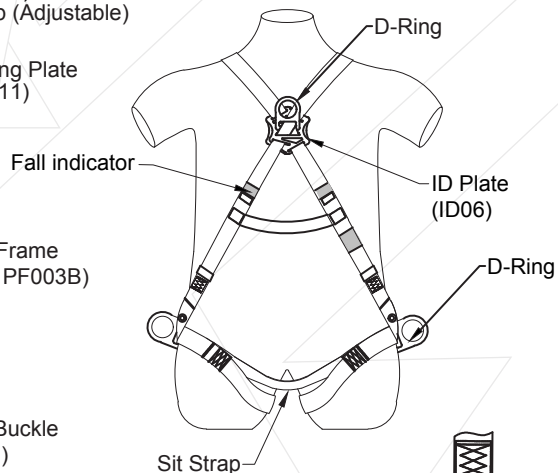

### KStrong® Kapture™ Essential 3-Point FBH, 3 D-rings, TB Legs (ANSI)

KStrong® Kapture™ Essential 3-Point Full Body Harness, 3 D-rings, Tongue Buckle Legs (ANSI).

MODEL	SIZE	WEIGHT
UFH10131G(L-XL)	Large to X-Large	4.01 lbs. ± 0.02 lbs. (1820 gm ± 10 gm)
UFH10131G(S-L)	Small to Large	3.83 lbs. ± 0.02 lbs. (1740 gm ± 10 gm)

#### DESIGN

- One dorsal attachment D-ring for fall arrest.
- Adjustable grometed leg straps.
- Two lateral D-Ring for work positioning.

#### WEBBING

Material: Polyester  
Width: 1.73 in. ± 0.04 in. (44mm ± 1mm)  
Breaking Strength: 5000 lbs.

#### RELEVANT STANDARDS

Meets or Exceeds ANSI Z359.11-2014

FRONT VIEW

BACK VIEW

Meets or Exceeds ANSI Z359.11-2014