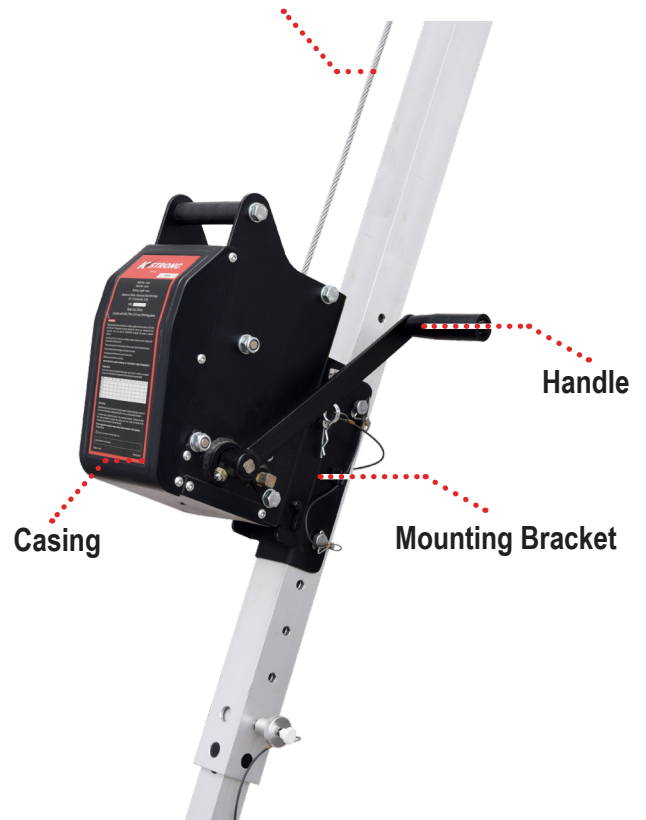

INSPECTION FORM WINCH

Owner/Company: _____
Date of Inspection: _____
In-Service Date: _____
Inspector's Name: _____
Signature: _____

Manufacturer: _____
Model #: _____
Description: _____
Serial #: _____
Lot #: _____ Date of Manufacture: _____
Length: _____
Cable ☐ Stainless Steel ☐ Galvanized Steel ☐

LABELS & MARKINGS	Pass	Fail	Note
Labels (Intact & Legible)	☐	☐	☐
Appropriate Standards Markings Visible	☐	☐	☐
Inspections Are Current / Up-to-date	☐	☐	☐
Date of First Use Documented	☐	☐	☐

HOUSING	Pass	Fail	Note
Attachment point Swivels	☐	☐	☐
Nuts, Bolts, Rivets & Screws Secured	☐	☐	☐
No Visible damage to casing	☐	☐	☐

WIRE CABLE	Pass	Fail	Note
Cuts, Fraying, or Broken wires	☐	☐	☐
Excessive wear	☐	☐	☐
Damage to Termination of Wire	☐	☐	☐

CONNECTOR	Pass	Fail	Note
Self Closing & locking	☐	☐	☐
Hook Body Rivets	☐	☐	☐
Corrosion or Pitted	☐	☐	☐

FUNCTION	Pass	Fail	Note
Cable Extracts & Retracts when handle is Rotated	☐	☐	☐
Other	☐	☐	☐

Galvanized Steel Wire Rope

NOTES

_____
_____

KStrong Compass™ App
Intelligently Track & Inspect
All Your Assets from Any
Location