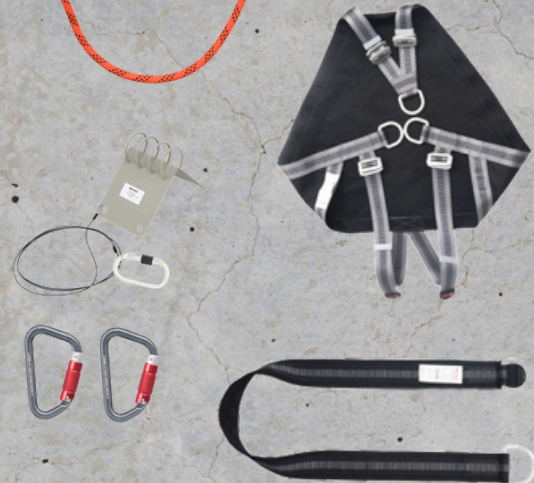

# EVAC-R RESCUE KIT

**PACKAGED SOLUTION FOR  
RESCUE OR RETRIEVAL  
INCLUDES EVERYTHING  
NEEDED FOR A QUICK RESCUE**

## FEATURES:

- Controlled descent for raising or lowering an injured person
- Compact & lightweight design
- Brake system - Automatic, redundant brake system with 2 fly wheel brakes
- Fast and efficient rescues in minimal time
- Easy to attach a powered drill using a 10mm Hexagonal head connector
- Alternating descending on both rope ends can be carried out to rescue more than 3 persons efficiently (shuttle system)
- Maximum Lifting & Descent height: 500m
- Available in rope lengths 40m/100m/150m/200m/300m/400m/500m
- Durable and waterproof storage bag
- Maximum Weight: 285kg
- Conforms to EN341