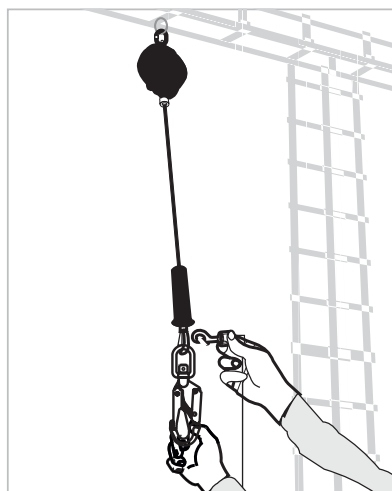

AFZ830025(8M)

AFZ830050(15M)

How To Use

- Refer to User Instruction Manual