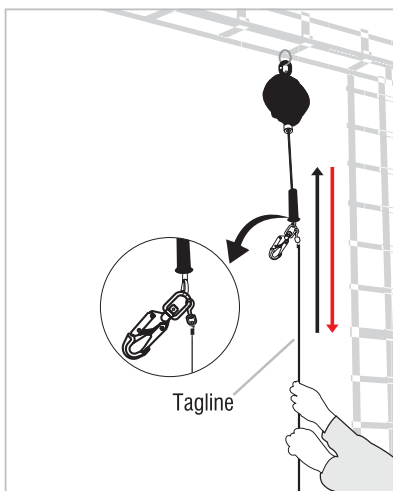

AFZ830025(8M)

How To Use

- Refer to User Instruction Manual

AFZ830013(4M)