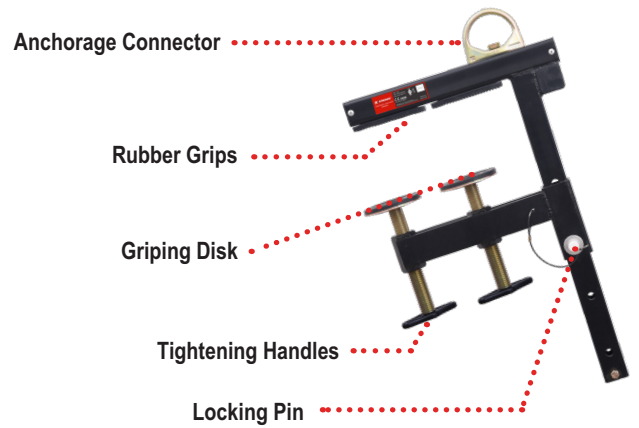

LABELS & MARKINGS	Pass	Fail	Note
Labels (Intact & Legible)	<input type="radio"/>	<input type="radio"/>	<input type="radio"/>
Appropriate Standards Markings Visible	<input type="radio"/>	<input type="radio"/>	<input type="radio"/>
Inspections Are Current / Up-to-date	<input type="radio"/>	<input type="radio"/>	<input type="radio"/>
Date of First Use Documented	<input type="radio"/>	<input type="radio"/>	<input type="radio"/>

HARDWARE (IF APPLICABLE)	Pass	Fail	Note
Signs of Deformity	<input type="radio"/>	<input type="radio"/>	<input type="radio"/>
D-Ring / Connection Points	<input type="radio"/>	<input type="radio"/>	<input type="radio"/>
Hook Gate / Rivets (if applicable)	<input type="radio"/>	<input type="radio"/>	<input type="radio"/>
Corrosion / Pitting / Nicks	<input type="radio"/>	<input type="radio"/>	<input type="radio"/>

ANCHORAGE CONNECTOR	Pass	Fail	Note
Termination (Stitch, Splice, or Swage)	<input type="radio"/>	<input type="radio"/>	<input type="radio"/>
Deterioration / Corrosion	<input type="radio"/>	<input type="radio"/>	<input type="radio"/>
Cuts / Burns / Holes	<input type="radio"/>	<input type="radio"/>	<input type="radio"/>
Integrity of Welds / Rivets	<input type="radio"/>	<input type="radio"/>	<input type="radio"/>
Paint Contamination	<input type="radio"/>	<input type="radio"/>	<input type="radio"/>
Stitching / Wire Condition	<input type="radio"/>	<input type="radio"/>	<input type="radio"/>
Heat Corrosion / UV Damage	<input type="radio"/>	<input type="radio"/>	<input type="radio"/>
Separation / Bird-Caging	<input type="radio"/>	<input type="radio"/>	<input type="radio"/>

NOTES

Cable Sling Anchor

Cross Arm Strap

Parapet Anchor

KStrong Compass™ App
 Intelligently Track & Inspect
 All Your Assets from Any
 Location