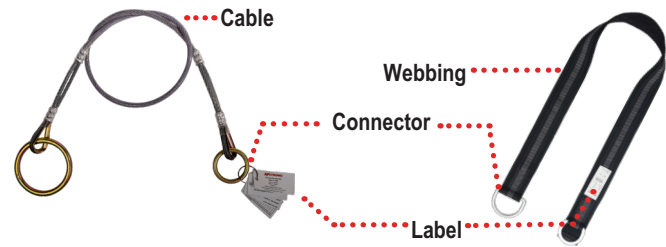

INSPECTION FORM

ANCHORAGE CONNECTORS

Owner/Company: _____
Date of Inspection: _____
In-Service Date: _____
Inspector's Name: _____
Signature: _____

Manufacturer: _____
Model #: _____
Description: _____
Unique Identification number - UID #: _____
Date of Manufacture: _____

LABELS & MARKINGS	Pass	Fail	Note
Labels (Intact & Legible)	☐	☐	☐
Appropriate Standards Markings Visible	☐	☐	☐
Inspections Are Current / Up-to-date	☐	☐	☐
Date of First Use Documented	☐	☐	☐

HARDWARE (IF APPLICABLE)	Pass	Fail	Note
Signs of Deformity	☐	☐	☐
D-Ring / Connection Points	☐	☐	☐
Hook Gate / Rivets (if applicable)	☐	☐	☐
Corrosion / Pitting / Nicks	☐	☐	☐

ANCHORAGE CONNECTOR	Pass	Fail	Note
Termination (Stitch, Splice, or Swage)	☐	☐	☐
Deterioration / Corrosion	☐	☐	☐
Cuts / Burns / Holes	☐	☐	☐
Integrity of Welds / Rivets	☐	☐	☐
Paint Contamination	☐	☐	☐
Stitching / Wire Condition	☐	☐	☐
Heat Corrosion / UV Damage	☐	☐	☐
Separation / Bird-Caging	☐	☐	☐

NOTES

Cable Sling Anchor

Cross Arm Strap