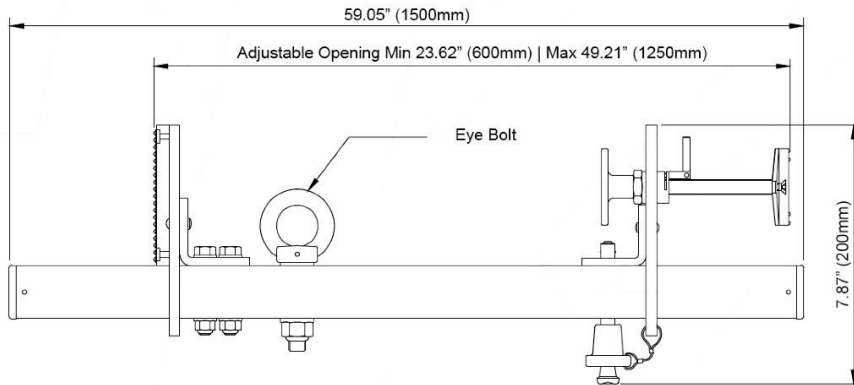

Relevant Standards

Certified for 1 user as per AS 5532:2013 and EN 795:2012
Type B - Certified for 2 users as per TS 16415:2013