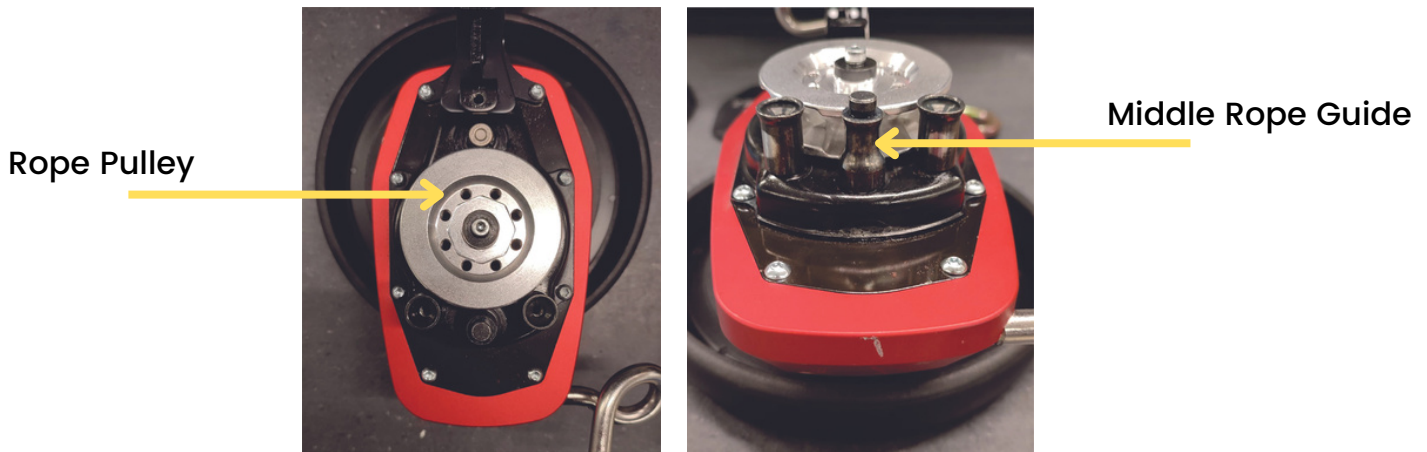

PRODUCT IMPROVEMENT NOTICE

AFX209070 EVAC-R RESCUE KIT (40M/100M)

Please note the product update to the Evac-R Rescue Kit (40M/100M).

With this improved new design, a new middle rope guide and rope pulley is installed. We identified some related issues in the usage of the devices and have thereby eliminated the risks.

OLD DESIGN