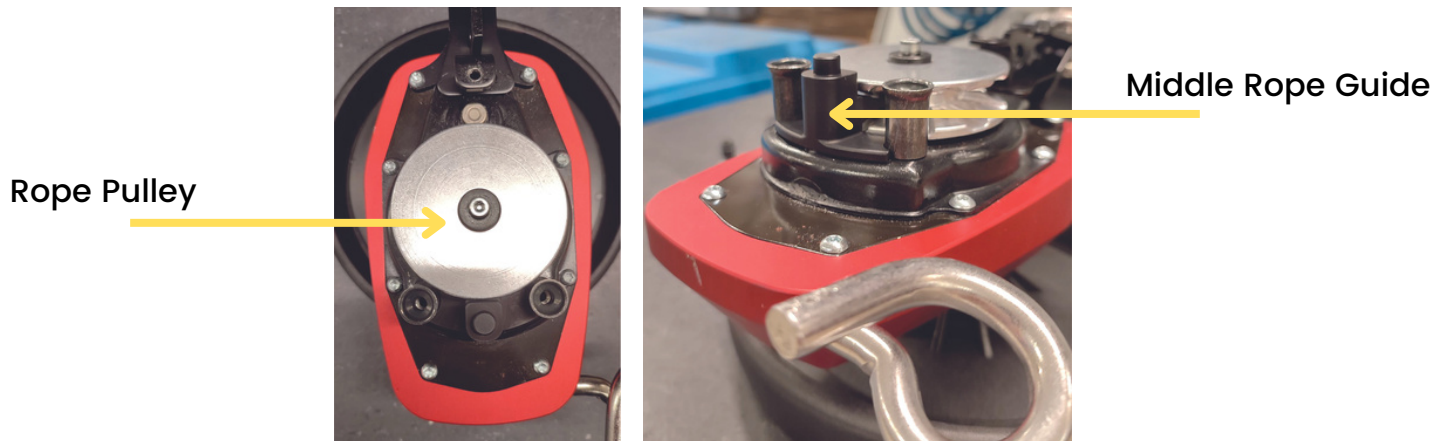

NEW DESIGN

Our engineers and design teams have made every effort to ensure that the transition to the new design is seamless and are confident that your experience with the newly redesigned product will be positive in every sense.

Thank you for being a valued customer, we look forward to continuing to serve you with our reliable, high-quality products.