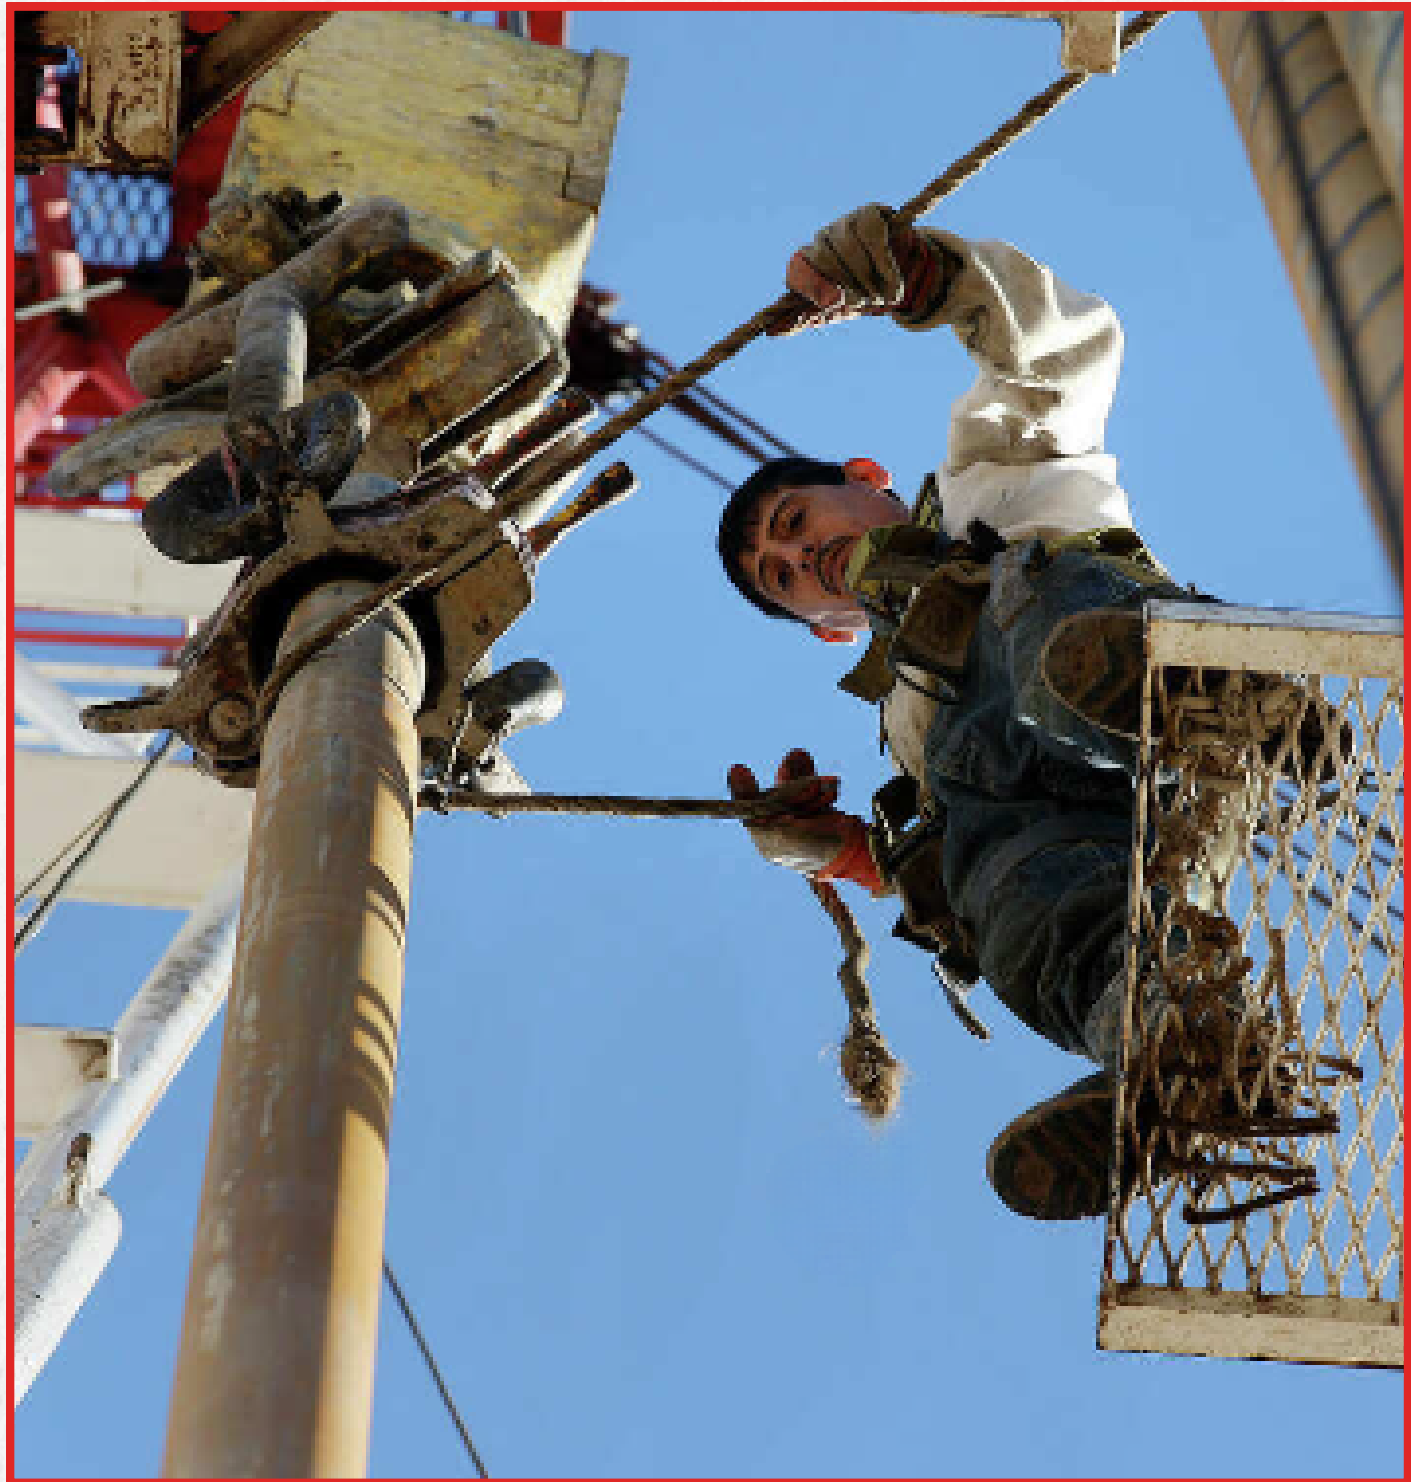

DERRICKMAN'S FULL BODY HARNESS

Specially designed for Derrickman and their unique demands.

The harness is equipped with features ensuring the safety and stability of the Derrickman while reaching for the drill pipe at the center of the derrick or mast.

Extension Strap with Large Rear D-ring

Confined Space/retrieval Attachment Points

Integrated Monkey Board Attachments

Front Fall Arrest D-Ring

Work Positioning Belt with Side D-rings

Seat Sling with Positioning/suspension D-rings

Tongue & Buckle Waist & Leg Straps

Endure Coated Oil, Dust & Water Repellent Webbing

AFH300410

SCAN TO VIEW
PRODUCT

Ideal for **Monkey Board and Basket Work**, it enables Derrickmen to safely perform tasks while **leaning out from the work platform**.

It provides **balance and support** for working at heights during critical operations.

SCAN TO VIEW
PRODUCT

AFH300409 C/W Padded Shoulders

ALSO AVAILABLE:

AFZ190001

Monkey Board Belt

- ✓ Large frontal pad providing extra comfort while positioning drilling pipes
- ✓ Two large Steel front D-Rings provide work positioning
- ✓ Mating buckles to attach directly to Derrickman harness
- ✓ Compact and lightweight