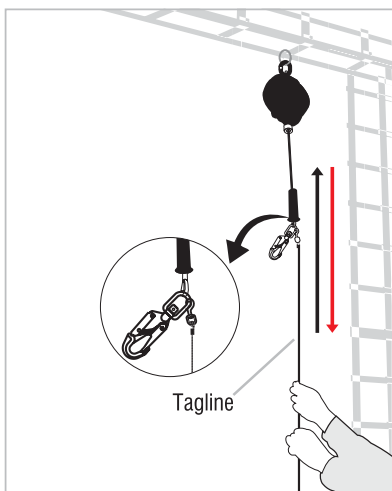

AFZ830025(8M)

How To Use

- Refer to User Instruction Manual

AFZ830013(4M)