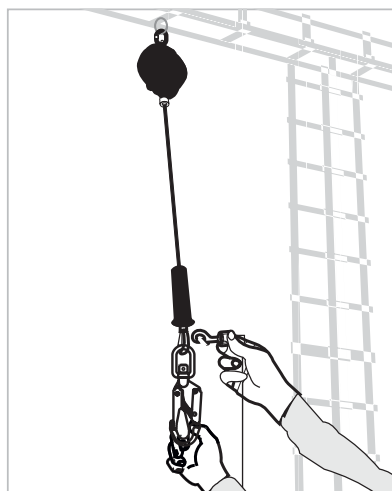

AFZ830025(8M)

AFZ830050(15M)

How To Use

- Refer to User Instruction Manual