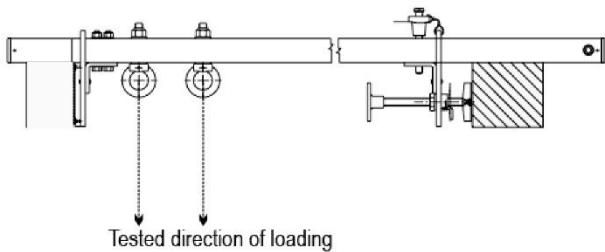

Relevant Standards

Tested as per EN 795:2012 Type B, TS16414:2013 Type B, & AS/NZS 5532:2013