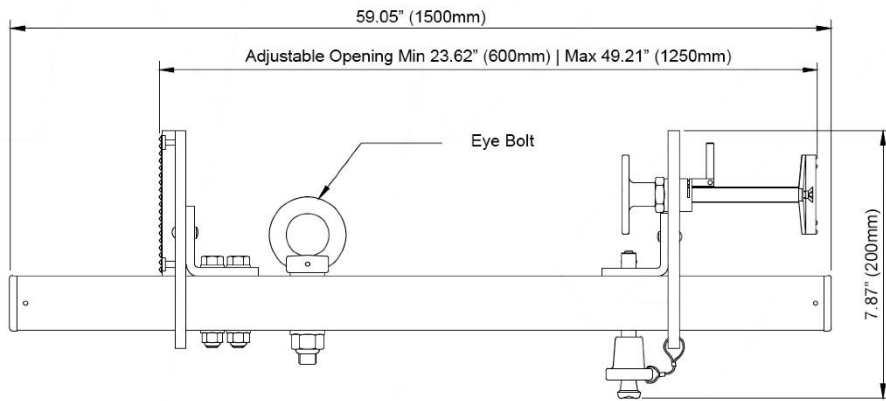

Relevant Standards

Tested as per EN 795:2012 Type B, TS16414:2013 Type B, & AS/NZS 5532:2013