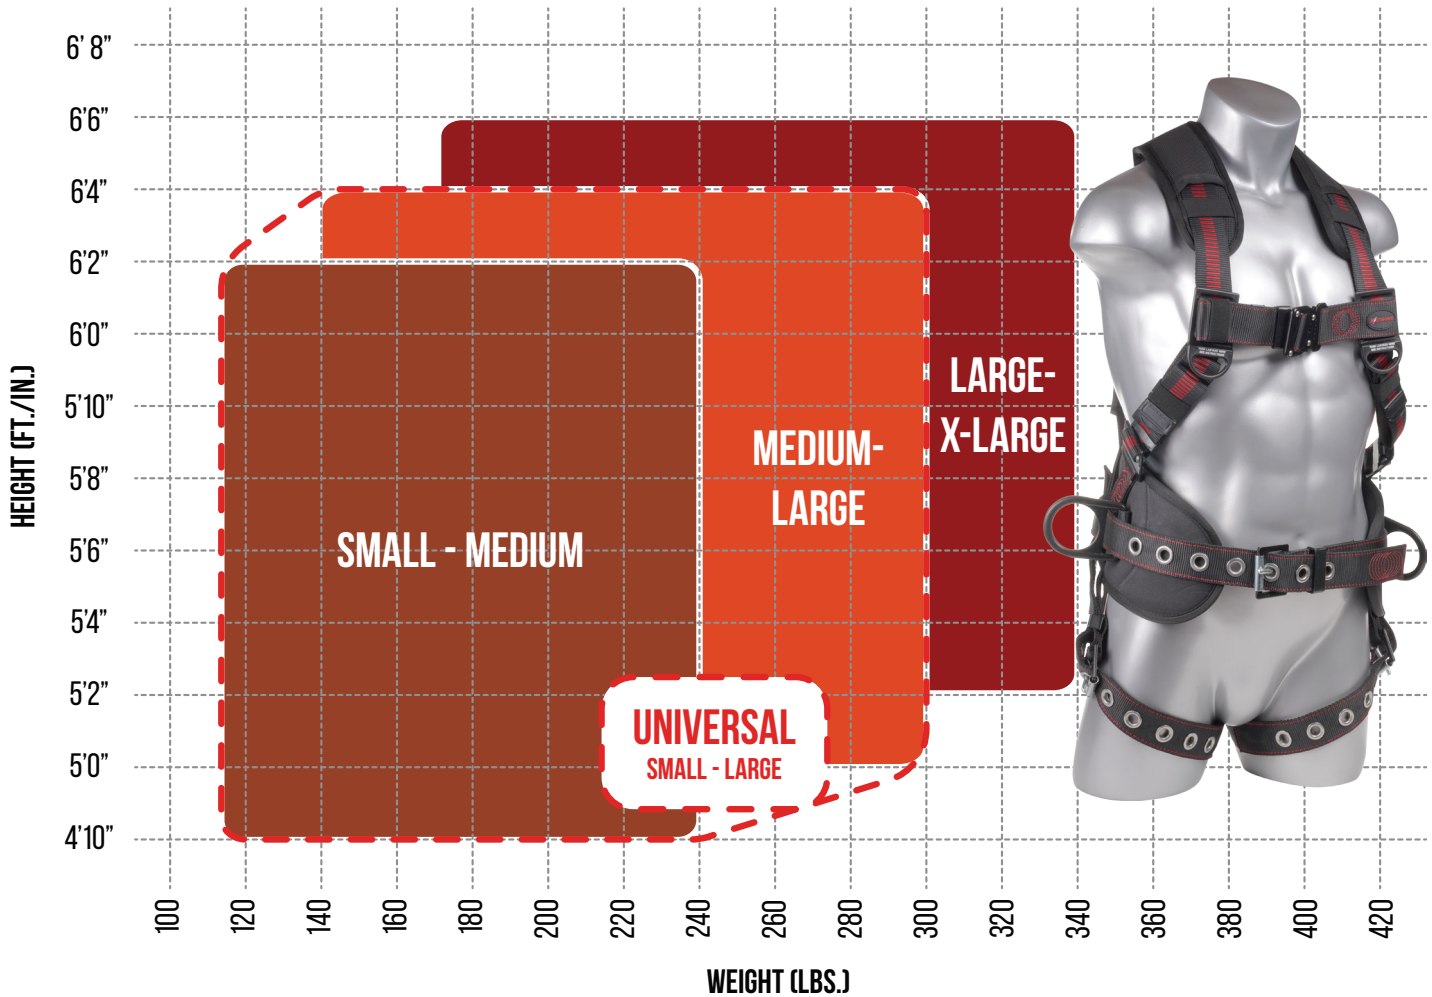

## HARNESSES SIZING CHART

## BELT & LEG STRAP SIZING

Harness Size	Belt Size Waist Circumference (in.)	Leg Straps Leg Circumference (in.)
Small - Medium	*Belt not provided in this size	24 - 37
Medium - Large	*Belt not provided in this size	24 - 39
Universal (Small - Large)	33 - 47	24 - 39
Large - X-Large	33 - 49	24 - 41