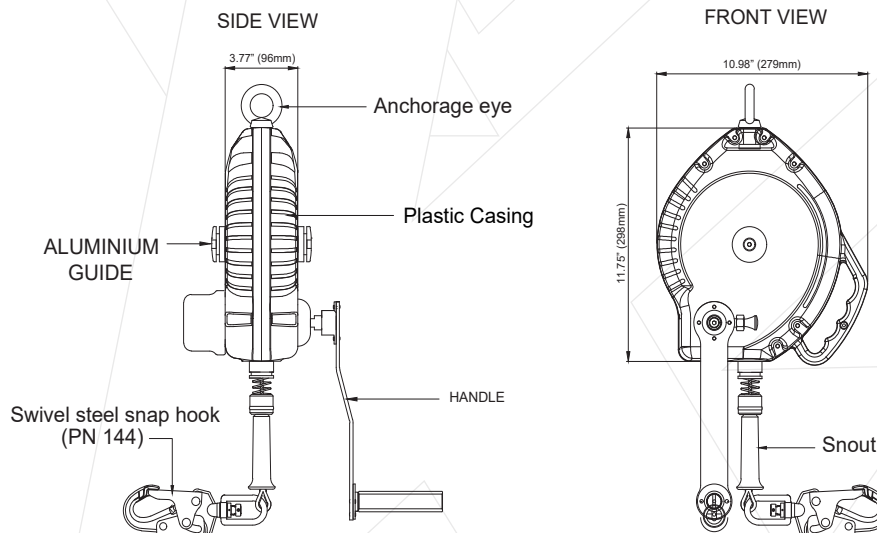

KStrong® BRUTE™ 60' Wire Cable 3-Way Rescue Retrieval SRL-R (ANSI)

Model: UFS310060R

KStrong® BRUTE™ 60' Wire Cable 3-Way Rescue Retrieval SRL-R with swivel eye at anchorage end, other end with load indicator swivel locking snap hook. Includes one (1) installation carabiner and one (1) tagline (ANSI)

BRUTE™

SRL SERIES

DESIGN

- Retrieval fall arrester block in polymer casing coupled with hoisting winch to enable easy retrieval of victim.
- The locking pin on the side of the casing at the base of the handle allows this dual system to work in independent fall arrest & winch modes.

LENGTH

60 ft.

PHYSICAL PARAMETERS

- Robust & durable plastic casing.
- Has swivel anchorage eye at anchorage end.
- Swivel steel snap hook with Load Indicator our Ref. PN 144 at attachment end.
- Galvanized steel wire rope (option of having S.S. wire rope available)

CABLE

Material: Galvanized steel wire rope Ø3/16 Inches

MINIMUM BREAKING STRENGTH

3400 lbs. (1542 kg)

WEIGHT

22.38 lbs. ± 0.02 lbs. (10151 gm ± 10 gm)

RELEVANT STANDARDS

Meets or Exceeds ANSI Z359.14-2014 SRLR & OSHA COMPLIANT.