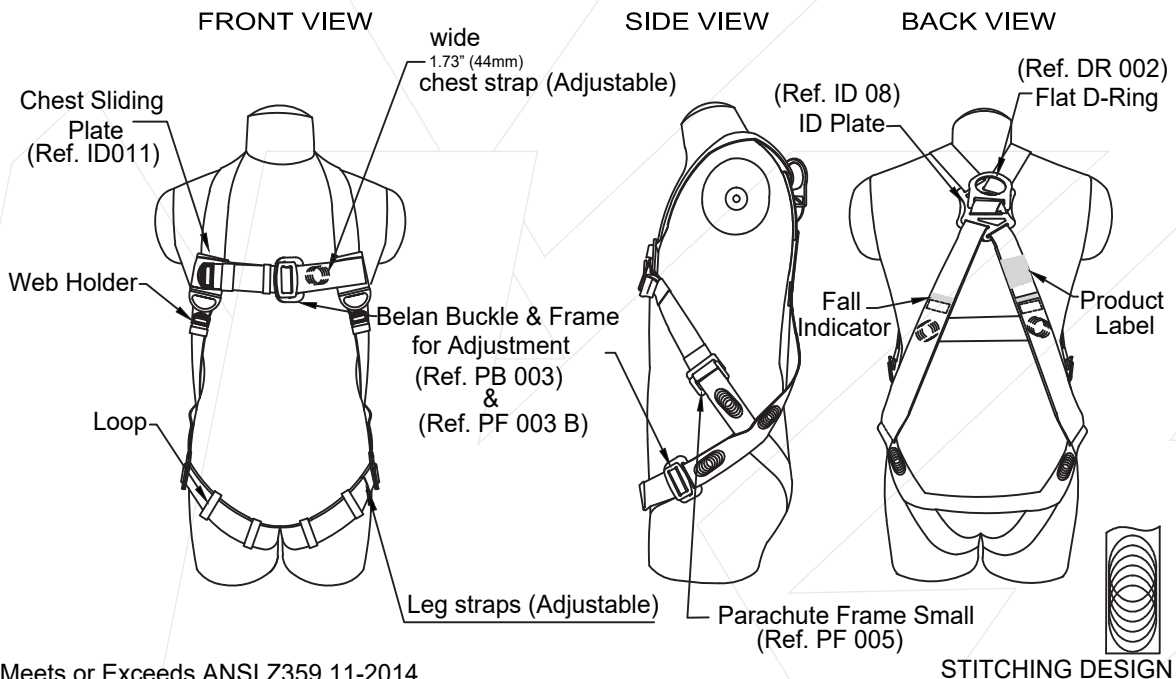

KStrong® Kapture™ Elite 5-Point Full Body Harness, Dorsal D-Ring, MB Legs (ANSI)

KStrong® Kapture™ Elite 5-Point Adjust Full Body Harness with One (1) Dorsal D-Ring and Mating Buckle Leg Closures (ANSI)

MODEL	SIZE	WEIGHT
UFH10201P(S-M)	Small to Medium	3.14 lbs. ± 0.02 lbs. (1424 gm ± 10 gm)
UFH10201P(M-L)	Medium to Large	3.26 lbs. ± 0.02 lbs. (1479 gm ± 10 gm)
UFH10201P(L-XL)	Large to X-Large	3.36 lbs. ± 0.02 lbs. (1524 gm ± 10 gm)

DESIGN

- One dorsal attachment D-ring for fall arrest.
- Adjustable Shoulder straps.
- Adjustable leg straps.

WEBBING

Material: Polyester
Width: 1.73 in. ± 0.04 in. (44mm ± 1mm)
Breaking Strength: 5000 lbs.

STITCHING THREAD

Material: High-tenacity polyester

METAL COMPONENT

Material: Alloy Steel
Finish: Silver or Golden Yellow Galvanized

RELEVANT STANDARDS

Meets or Exceeds ANSI Z359.11-2014

Meets or Exceeds ANSI Z359.11-2014