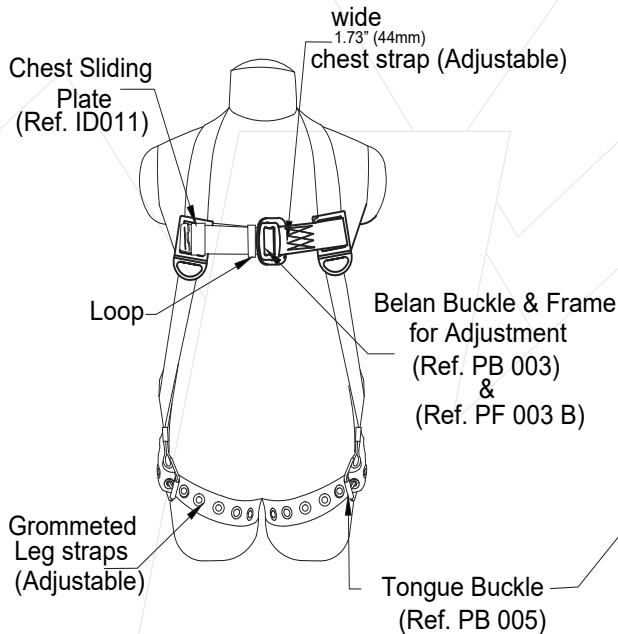

### KStrong® Kapture™ Essential 3-Point Full Body Harness, Dorsal D-Ring, TB Legs (ANSI)

KStrong® Kapture™ Essential 3-Point Adjust Lightweight Full Body Harness with One (1) Dorsal D-Ring and Tongue Buckle Closures (ANSI)

#### DESIGN

- One dorsal attachment D-ring for fall arrest.
- Adjustable grommeted leg straps.

#### WEBBING

Material: Polyester  
Width: 1.73 in. ± 0.04 in. (44mm ± 1mm)  
Breaking Strength: 5000 lbs.

#### RELEVANT STANDARDS

Meets or Exceeds ANSI Z359.11-2014

FRONT VIEW

SIDE VIEW

BACK VIEW

STITCHING DESIGN

Meets or Exceeds ANSI Z359.11-2014