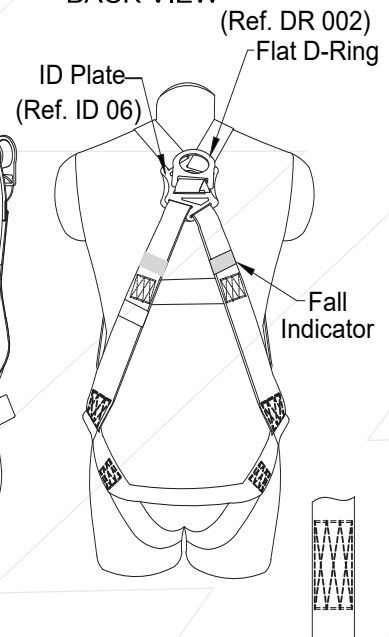

### KStrong® Kapture™ Essential 3-Point Full Body Harness, Dorsal D-Ring, TB Legs (ANSI)

KStrong® Kapture™ Essential 3-Point Adjust Lightweight Full Body Harness with One (1) Dorsal D-Ring and Tongue Buckle Closures (ANSI)

#### DESIGN

- One dorsal attachment D-ring for fall arrest.
- Adjustable grommeted leg straps.

#### WEBBING

Material: Polyester  
Width: 1.73 in. ± 0.04 in. (44mm ± 1mm)  
Breaking Strength: 5000 lbs.

#### RELEVANT STANDARDS

Meets or Exceeds ANSI Z359.11-2014

FRONT VIEW

SIDE VIEW

BACK VIEW

STITCHING DESIGN

Meets or Exceeds ANSI Z359.11-2014