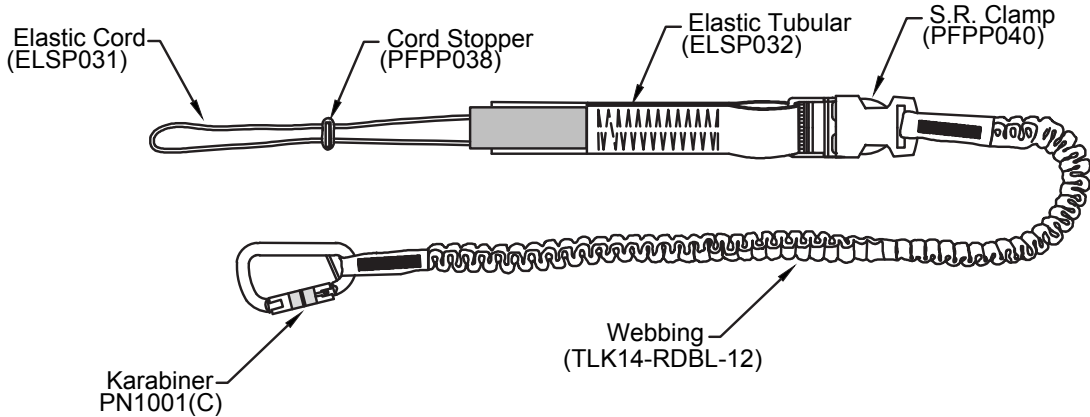

KStrong® Kaptor™ Detachable Elasticated Single Leg Tool Lanyard w/ Screwgate Karabiner - 2.25kg

Model: DL100401

DESIGN

- Convenient stretch lanyard for Tool Holding
- Provided with a lightweight Carabiner for attachment to the user's belt
- Elasticated webbing used for contraction property.

MATERIAL

Webbing - 12mm Polyester.
Karabiner - High strength Aluminum.

CAPACITY

2.25kg

LENGTH

Relaxed Length: 106.7cm
Expanded Length: 170.2cm

WEIGHT

68 gm ± 5 gm

RELEVANT STANDARDS

Meets or Exceeds ANSI/ISEA 121-2018

Meets or Exceeds ANSI/ISEA 121-2018