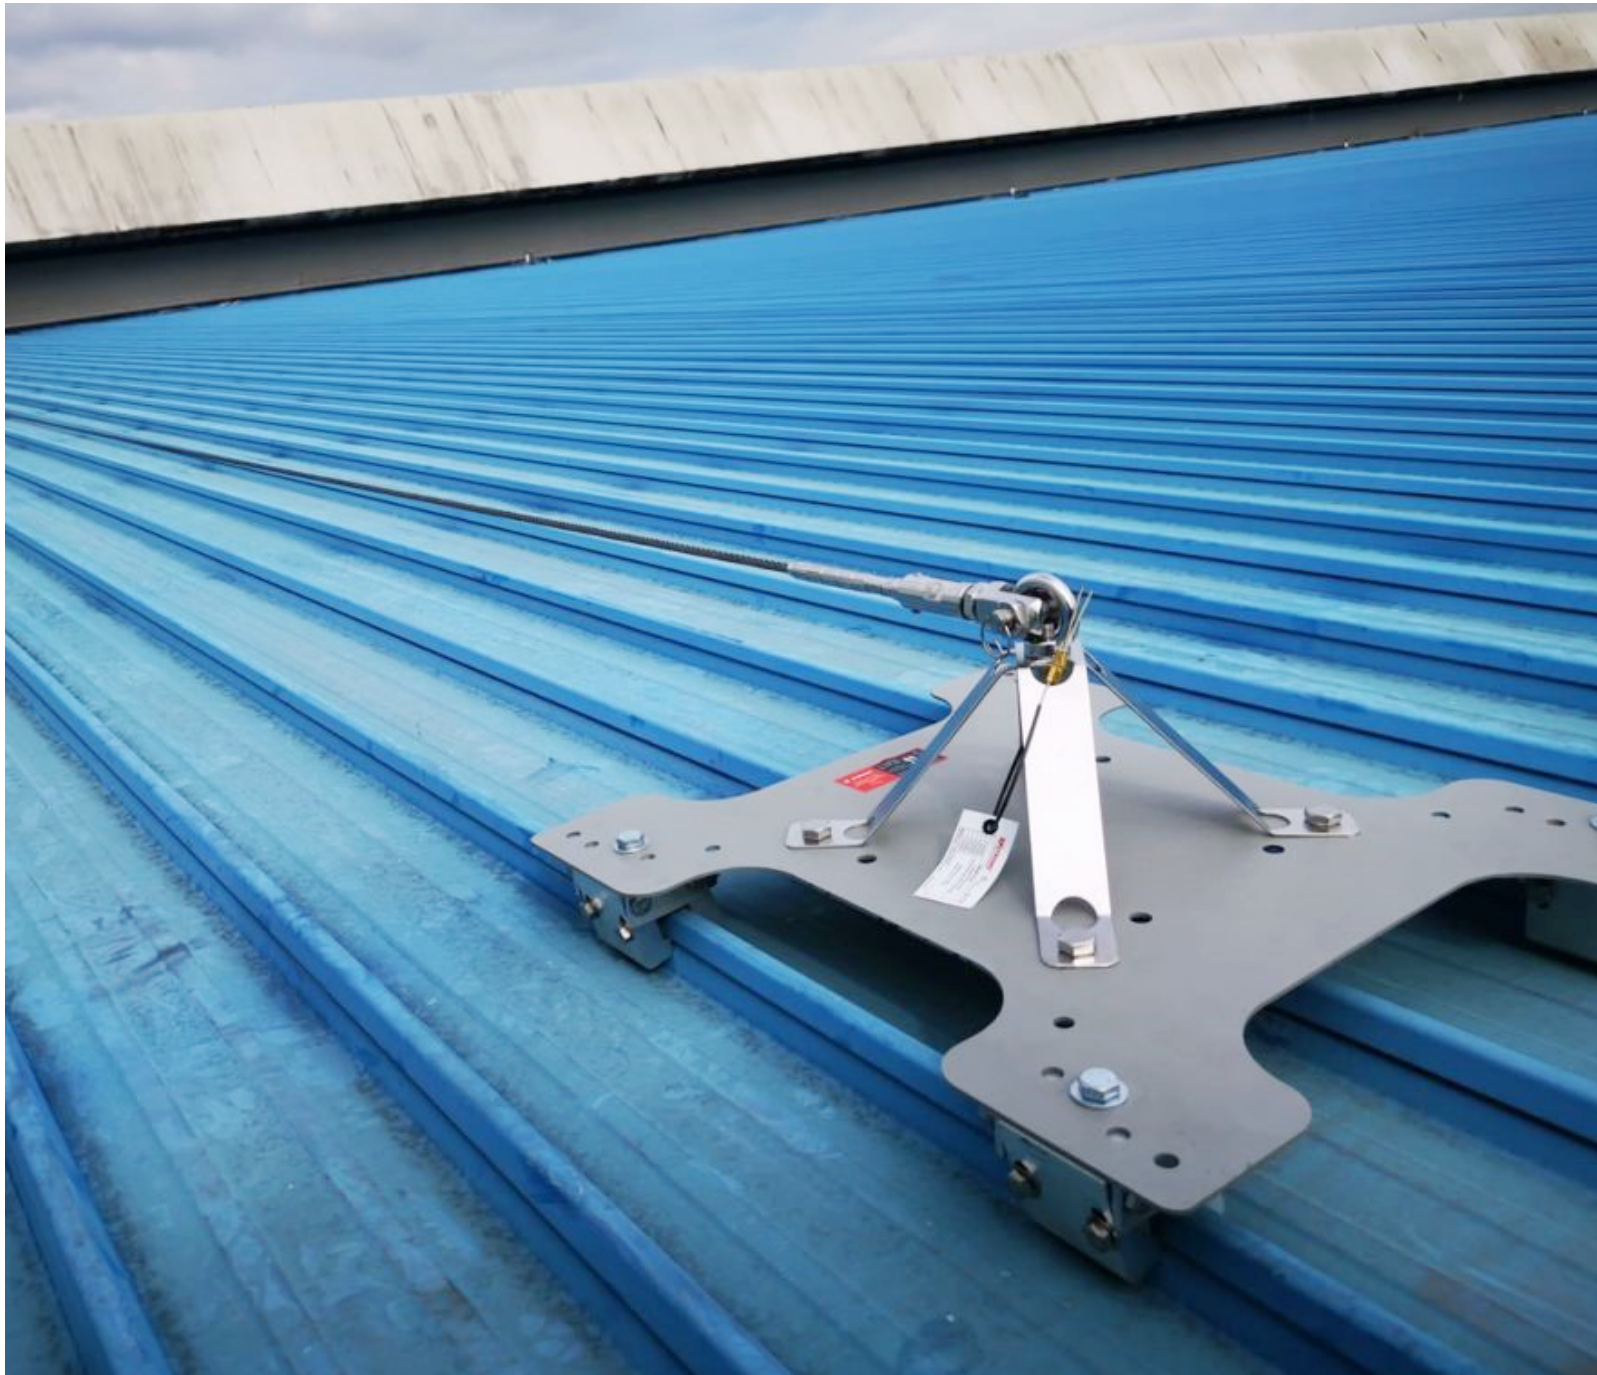

KStrong Solution

KStrong offered the AFF4000 Fixed Line Roof System that combines with the KStrong rope grab for optimizing access to the entire roof. Note that the design also took into consideration all the safety requirements including minimizing a swing fall on the edge of the roof. The AFF4000 has been certified by EN795:2012 type C anchor and CEN TS 16415 for multiple users. KStrong was chosen due to clear competitive advantages in terms of product design, installation capabilities, quality, value and local support.

About KStrong

The founders of KStrong have been successfully manufacturing personal protective equipment globally for over 20 years. With the support of a large team of highly experienced research and product development specialists along with global manufacturing facilities, KStrong is poised to become the preeminent brand of choice for personal protective safety products. KStrong takes pride in assuring careful measures to ensure all products meet applicable government codes and professional standards, such as EN, AS/NZS and ANSI. We look forward to helping your company protect its most valued possession, its workers!