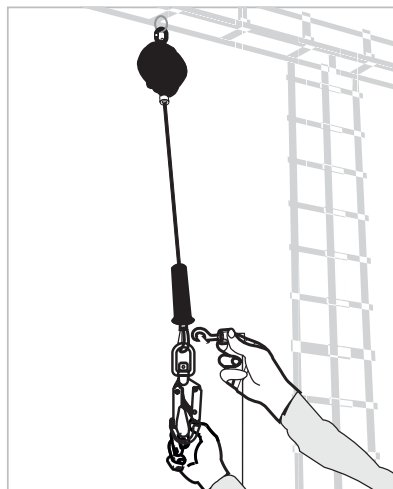

How To Use

- Refer to User Instruction Manual

AFZ830025(8M)

AFZ830050(15M)