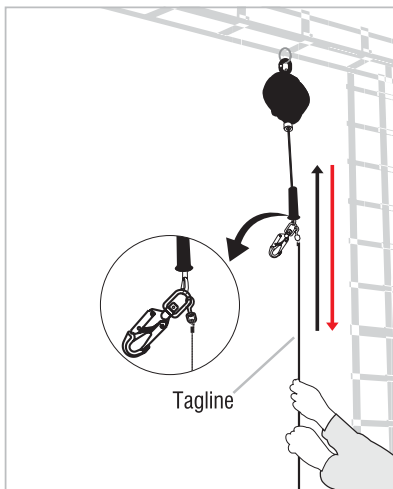

How To Use

- Refer to User Instruction Manual

AFZ830013(4M)

AFZ830025(8M)