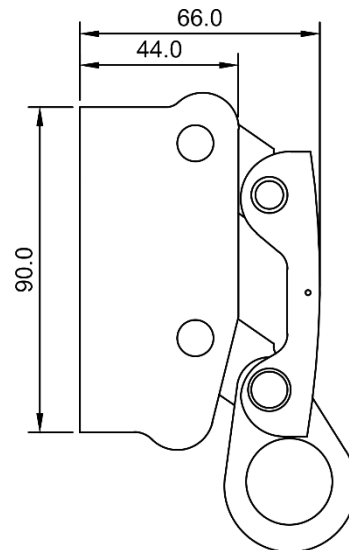

FIXED STEEL ROPE GRAB

AFG801005

Features

- Moving Rope Grab (AFG801005) on flexible anchorage line.
- Moves along with the user climbing up or down and locks him in the case of a fall.
- Automatic locking system.
- Suitable for 12mm Kernmantle rope.
- Suitable for 14mm & 16mm Twisted rope

How To Use

Refer to User Instruction Manual

Metal Components

Material	:	High Strength Steel.
Finish	:	Golden Yellow Galvanized for better finish & Corrosion Protection.

Weight

447.5 gm ±10 gm.

System Strength

MBS 15 kN

Relevant Standards

Tested as per EN 353-2: 2002 & ANSI Z359.1-2007

CE 0598