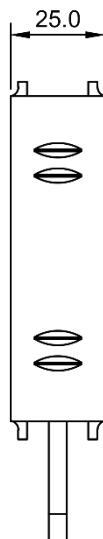

FIXED STEEL ROPE GRAB

AFG801005

Features

- Moving Rope Grab (AFG801005) on flexible anchorage line.
- Moves along with the user climbing up or down and locks him in the case of a fall.
- Automatic locking system.
- Suitable for 12mm Kernmantle rope.
- Suitable for 14mm & 16mm Twisted rope

How To Use

Refer to User Instruction Manual

Metal Components

Material	:	High Strength Steel.
Finish	:	Golden Yellow Galvanized for better finish & Corrosion Protection.

Weight

447.5 gm ±10 gm.

System Strength

MBS 15 kN

Relevant Standards

Tested as per EN 353-2: 2002 & ANSI Z359.1-2007

CE 0598