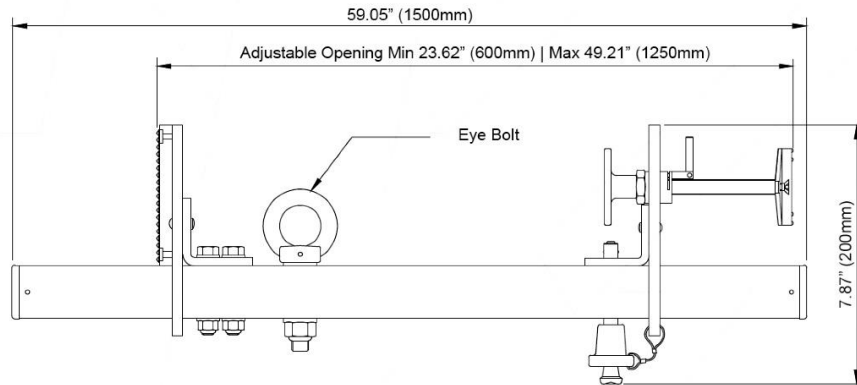

Relevant Standards

Certified for 1 user as per AS 5532:2025 and EN 795:2012
Type B - Certified for 2 users as per TS 16415:2013