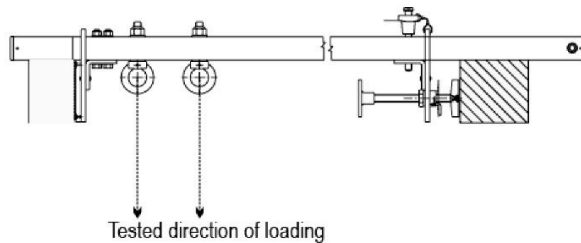

Relevant Standards

Certified for 1 user as per AS 5532:2025 and EN 795:2012
Type B - Certified for 2 users as per TS 16415:2013