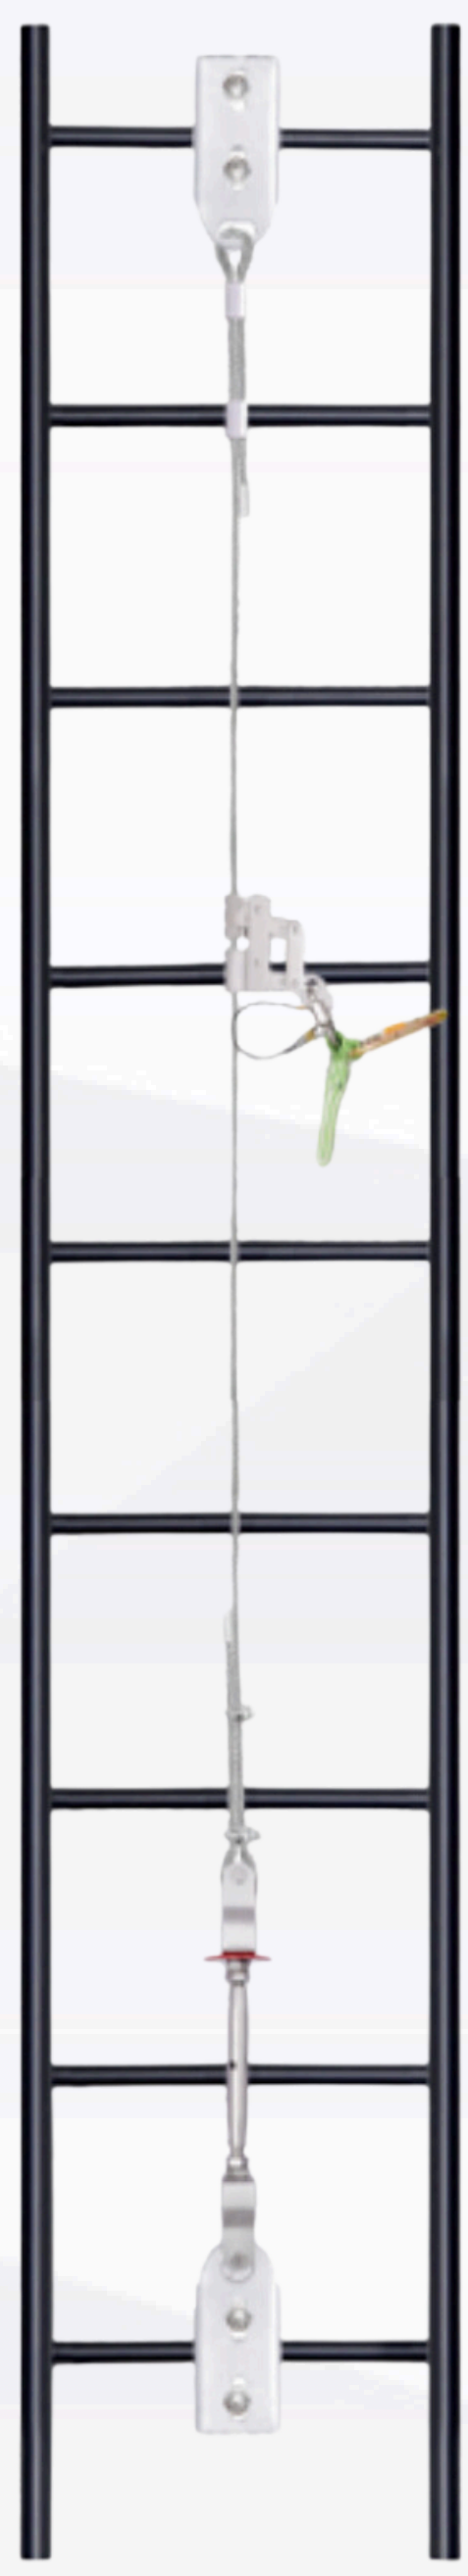

VERTICAL LADDER

LIFELINE **KIT** 10M

Easy-to-Install Safe Solution
for Climbing Fixed Ladders

FEATURES:

- ✓ Allows Hands-Free Movement
- ✓ Rope Grab allows users to Ascend/
Descend without the need to disconnect
- ✓ Automatically Locks in event of a Fall
- ✓ Suitable for a variety of Vertical Ladders
- ✓ Comes with 11.5m of Wire Rope to suit
AFF516000 Ladder Extension
- ✓ Certified to EN & AS/NZS Requirements

**NEW
PRODUCT**