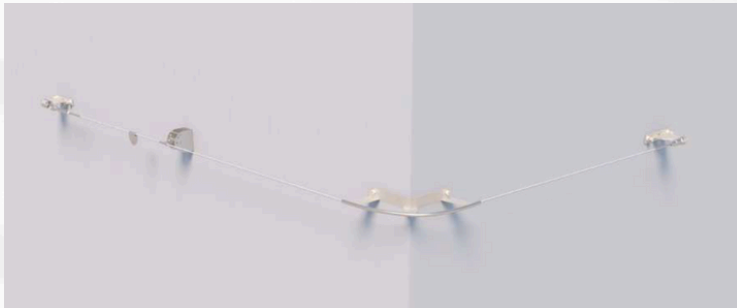

# VERTICAL LIFELINE SYSTEM

**AFF7000 VERTICAL ANCHORAGE LINE SYSTEM ON RIGID CABLE LINE**

**AFF8000 VERTICAL ANCHORAGE LINE SYSTEM ON RIGID ALUMINIUM RAIL**

**AFF9000 VERTICAL ANCHORAGE LINE SYSTEM ON RIGID ALUMINIUM RAIL**

# HORIZONTAL LIFELINE SYSTEM

**AFF4000 IMPACT ON TRAPEZOINDAL ROOF PROFILE POST**

**AFF4000 IMPACT ON STANDING SEAM ROOF PROFILE POST**

**AFF4000 WALL MOUNTED**

**AFF4000 OVERHEAD LIFELINE**