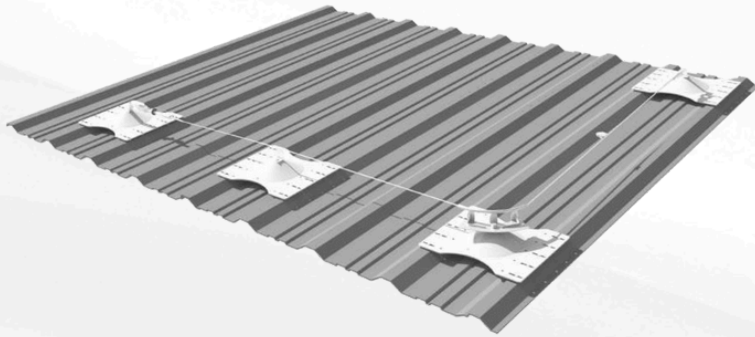

HORIZONTAL LIFELINE SYSTEM

AFF4000 IMPACT ON TRAPEZOINDAL ROOF PROFILE POST