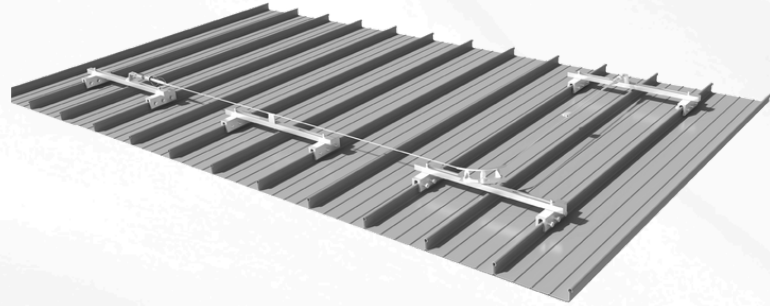

AFF4000 IMPACT ON STANDING SEAM ROOF PROFILE POST