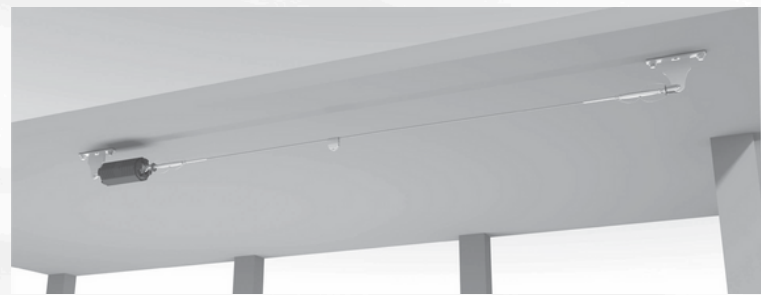

# VERTICAL LIFELINE SYSTEM

**AFF7000 VERTICAL ANCHORAGE LINE SYSTEM ON RIGID CABLE LINE**

**AFF8000 VERTICAL ANCHORAGE LINE SYSTEM ON RIGID ALUMINIUM RAIL**

**AFF9000 VERTICAL ANCHORAGE LINE SYSTEM ON RIGID ALUMINIUM RAIL**

# HORIZONTAL LIFELINE SYSTEM

**AFF4000 IMPACT ON TRAPEZOINDAL ROOF PROFILE POST**

**AFF4000 IMPACT ON STANDING SEAM ROOF PROFILE POST**

**AFF4000 WALL MOUNTED**

**AFF4000 OVERHEAD LIFELINE**