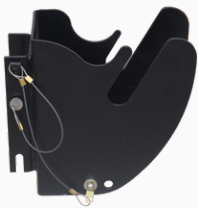

# CONFINED SPACE & RESCUE

**H-BASE 3 PIECE 54" / 1370MM DAVIT**  
(AFT755001 H-BASE, AFT756201 54" MAST & AFT756001 BOOM)

**MEGAPOD TRIPOD - 7 FT.**  
**FOR 2 USERS**  
(AFT710007HD)

**MATERIALS/PERSONAL 20M WINCH**  
**C/W MOUNTING BRACKET**  
(AFT730020)