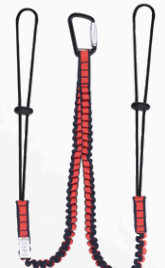

ESSENTIAL HARNES
C/W REAR D RING & FRONT LOOP
ATTACHMENT POINT & WORK
POSITIONING BELT WITH SIDE D RING
(AFH300122)

**EPIC SHOCK ABSORBING ELASTICATED
LANYARD 140KG TWIN LEG 1.8M**
C/W STEEL SNAP AND STEEL SCAFFOLD
HOOKS
(AFL408341)

**ELITE SHOCK ABSORBING
LANYARD TWIN LEG 30MM
WEBBING 1.8M**
C/W STEEL SCAFFOLD AND STEEL
SNAP HOOKS
(AFL408612)

**ELITE WORK POSITIONING
ADJUSTABLE LANYARD 14MM
TWISTED ROPE 2M**
C/W GRIP ADJUSTER AND STEEL
SCREW LOCK KARABINER
(AFL405111)

**ESSENTIAL SHOCK ABSORBING
LANYARD TWIN LEG 30MM
WEBBING 1.8M**
C/W STEEL SCREW LOCKING
KARABINER AND STEEL SCAFFOLD
HOOK
(AFL401612)

SINGLE LEG BUNGY LANYARD
C/W CORD AND ALUMINUM TWIST
LOCK KARABINER - RELAXED
83CM - EXPANDED 1.16M
(DL100021)

DOUBLE LEG BUNGY LANYARD
C/W CORD AND ALUMINUM TWIST
LOCK KARABINER - RELAXED
88CM - EXPANDED 1.32M. SWL 9KG
(DL100022)

FALL PROTECTION PPE

CONCRETE ANCHOR STRAP
C/W D RINGS BOTH ENDS 1.5M 25KN
(AFA920015)