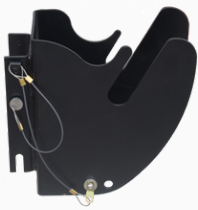

BRUTE RETRACTABLE FALL ARRESTER
WIRE ROPE (10M)
WITH SWIVEL SNAP HOOK AT ATTACHMENT END
INC TAG LINE & KARABINER
(AFS510010)

BRUTE RETRACTABLE FALL ARRESTER
(3.5M) WEBBING
WITH SWIVEL SNAP HOOK AT
ATTACHMENT END
(AFS550003.5)

BRUTE RETRACTABLE FALL ARRESTER
(6M) WEBBING
WITH SWIVEL SNAP HOOK AT ATTACHMENT END
INC TAG LINE & KARABINER
(AFS550006)

BRUTE RETRACTABLE FALL ARRESTER 20M
WITH RETRIEVAL SYSTEM
(AFS510020R)

H-BASE 3 PIECE 54" / 1370MM DAVIT
(AFT751011)

**MEGAPOD TRIPOD - 7 FT.
FOR 2 USERS**
(AFT710007HD)

MATERIALS/PERSONAL 20M WINCH
(AFT730020)

**TRIPOD BRACKET FOR TYPE 3 RESCUE
RETRIEVALS 20M & 30M**
(AFT710007UR)

RESCUE SEIZE M KIT 50M/100M 4:1 HAULING
(AFX209001)