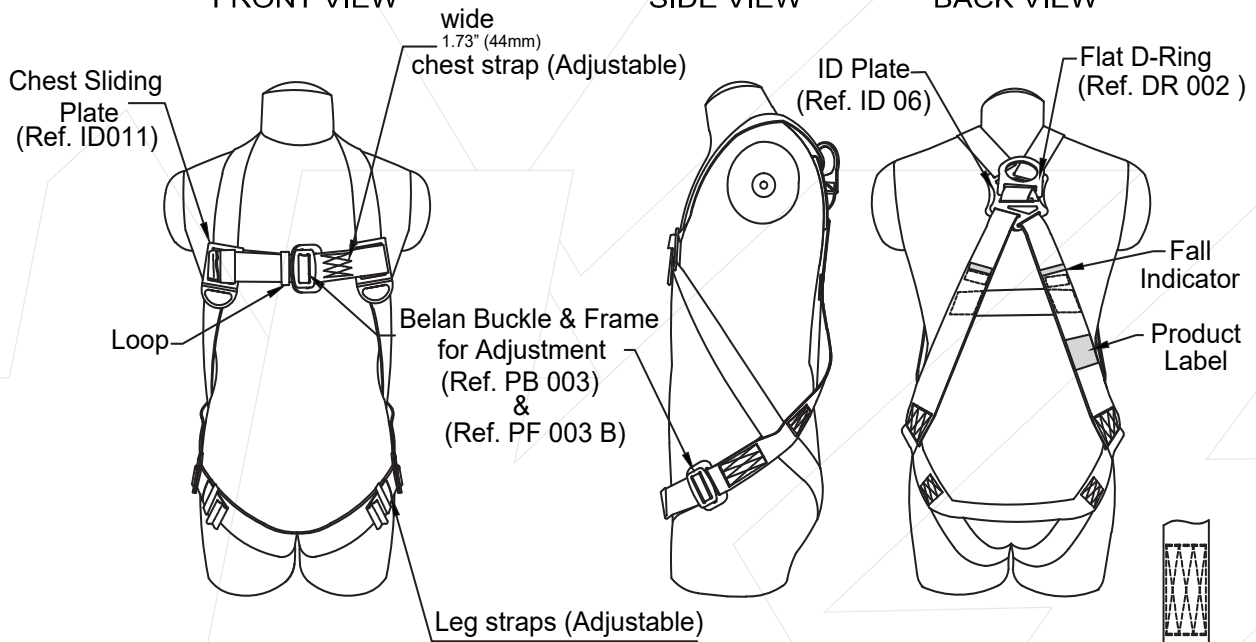

KStrong® Kapture™ Essential 3-Point Full Body Harness, Dorsal D-Ring, MB Legs (ANSI)

KStrong® Kapture™ Essential 3-Point Adjust Lightweight Full Body Harness with One (1) Dorsal D-Ring and Mating Buckle Leg Closures (ANSI)

MODEL	SIZE	WEIGHT
UFH10101P(S-L)	Small to Large	2.50 lbs. ± 0.02 lbs. (1134 gm ± 10 gm)
UFH10101P(L-XL)	Large to X-Large	2.60 lbs. ± 0.02 lbs. (1179 gm ± 10 gm)

DESIGN

- One dorsal attachment D-ring for fall arrest.
- Adjustable leg straps.

WEBBING

Material: Polyester
Width: 1.73 in. ± 0.04 in. (44mm ± 1mm)
Breaking Strength: 5000 lbs.

STITCHING THREAD

Material: High-tenacity polyester

METAL COMPONENT

Material: Alloy Steel
Finish: Silver or Golden Yellow Galvanized

RELEVANT STANDARDS

Meets or Exceeds ANSI Z359.11-2014

FRONT VIEW

SIDE VIEW

BACK VIEW

Meets or Exceeds ANSI Z359.11-2014

STITCHING DESIGN