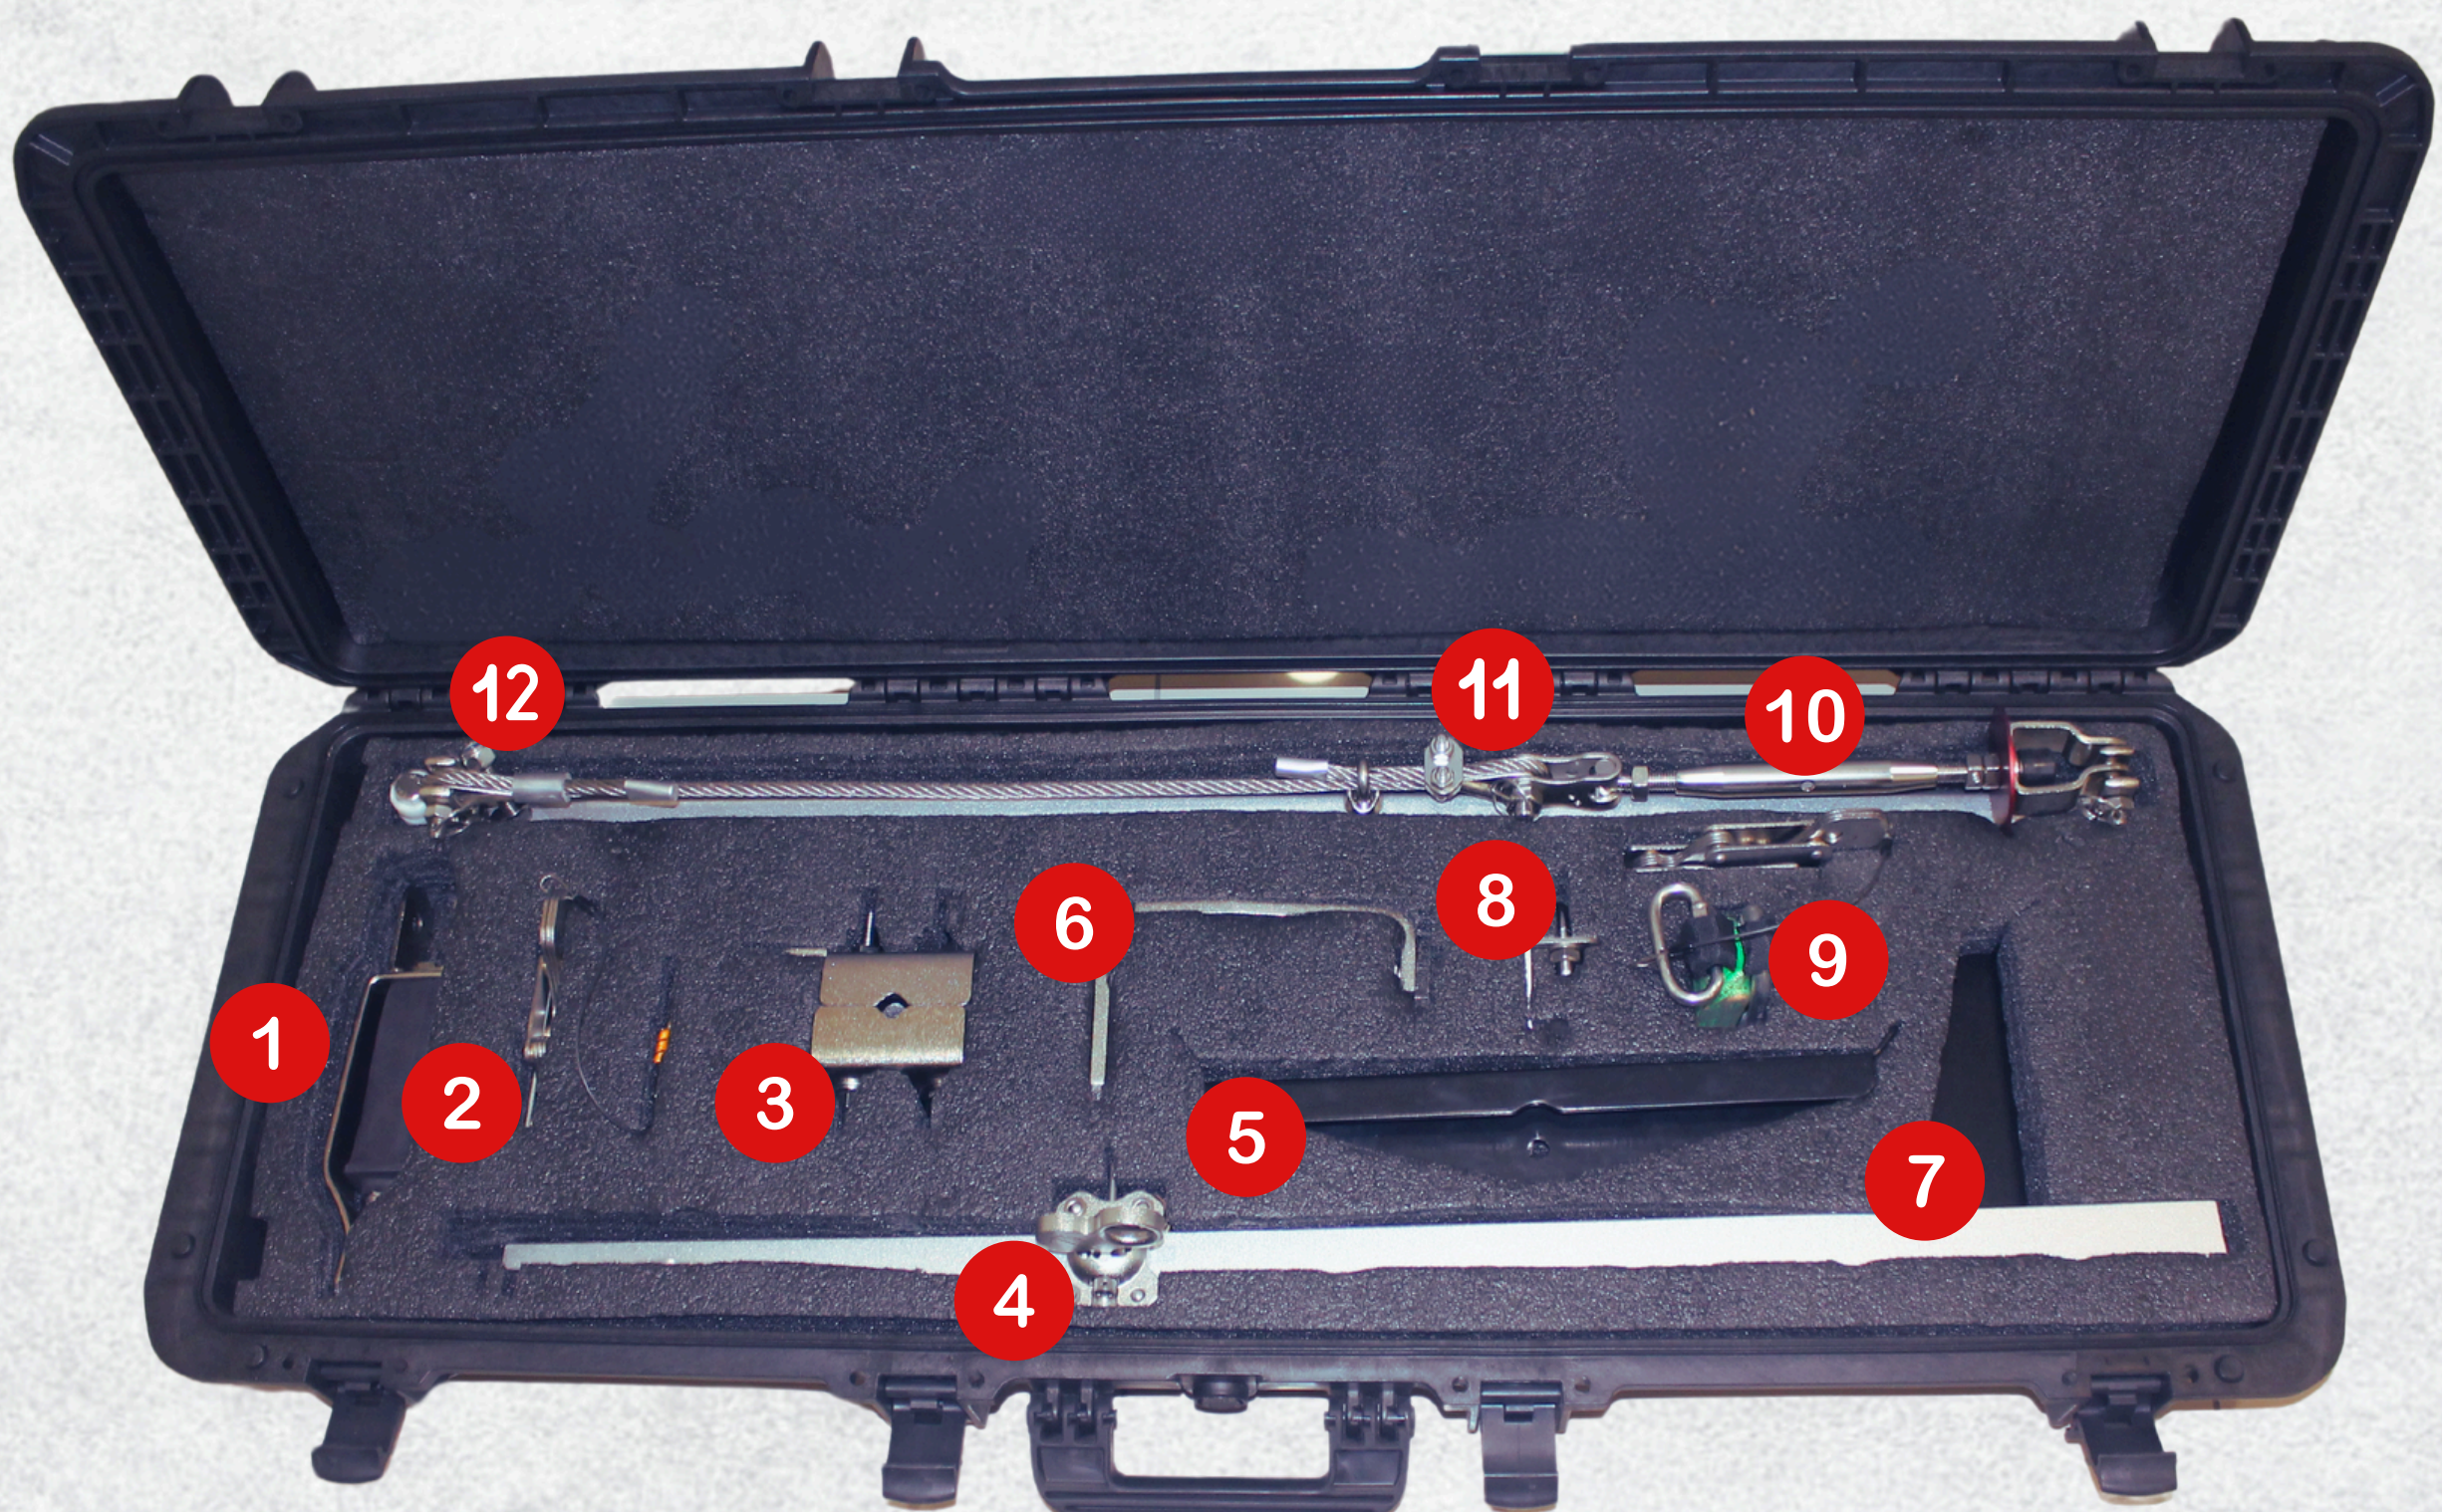

# FLS DEMO CASE

**READY TO GO, EASY TO SHOW,  
ALL-IN-ONE PRODUCT CASE!**

## VERTICAL LIFELINE KIT

1. AFF512000 Shock Absorber
2. AFG805101 Rope Grab w/ Karabiner
3. AFF511000(16) Mounting Bracket Suit
4. AFF539000 Vertical Trolley
5. AFF532000 Ladder Rung Assembly
6. AFF533700 Ceiling Mounting Bracket
7. AFF532100 Half Ladder Rung Assembly
8. AFF513804 Intermediate Cable Guide
9. AFG805202 Rope Grab w/ Shock Absorber
10. AFF514000 Tensioner
11. AFF513000 U-Bolts & Thimble
12. AFF513801 Wire Crimping Assembly

# HORIZONTAL LIFELINE KIT

1. AFF113210 **Swaged Cable Extremity**
2. AFF112100 **Spring Type Shock Absorber**
3. AFF113710 **Universal Extremity Plate**
4. AFA935207(90) **IMPACT Corner Post**
5. AFA935175 **IMPACT Base Post Clamps**
6. AFA935174 **406 Kliplok Base Clamp**
7. AFA935167 **IMPACT Base Post suit 650MM Span**
8. AFA935207(CB) **Variable Corner Bend**
9. AFA935410 **Impact Extremity Post**
10. AFF114100TF **Swaged Tensioner**
11. AFF119100 **Wheel Type Traveler**
12. AFF119000 **Traveler**