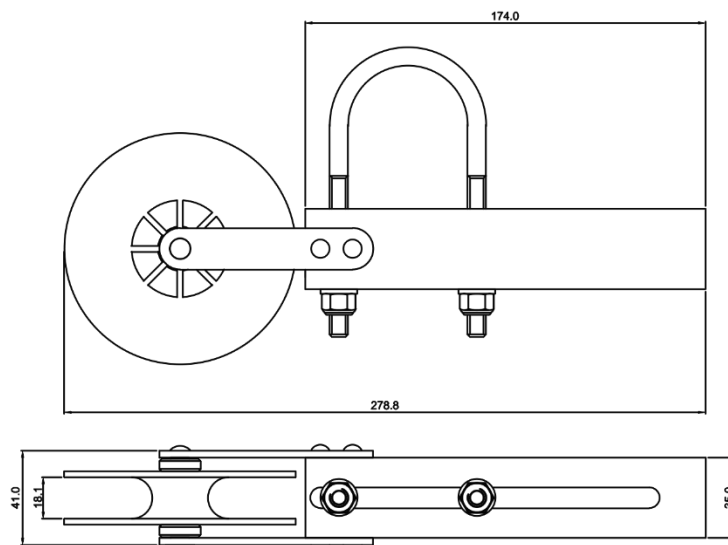

PULLEY TYPE CABLE GUIDE FOR VERTICAL WIRE SYSTEMS AFF6000 & AFF7000

AFF512002

Features

- Vertical Pulley guide ensuring correct alignment of the vertical wire line.
- Provided U-Bolt clamping system for easy installation on ladders.
- Multiple adjustments allowing simple installation to the vertical wire line.

How To Use

Refer to User Instruction Manual

Metal Components

Bracket, Nuts & Bolts	:	316 Stainless Steel: Polished
Pulley	:	Nylon - 6

Weight

0.590 kgs ± 0.050 kgs

Relevant Standards

AFF6000 & AFF7000 System Specifications - Conforms to
EN353-1:2014 + A1:2017

CE 0598